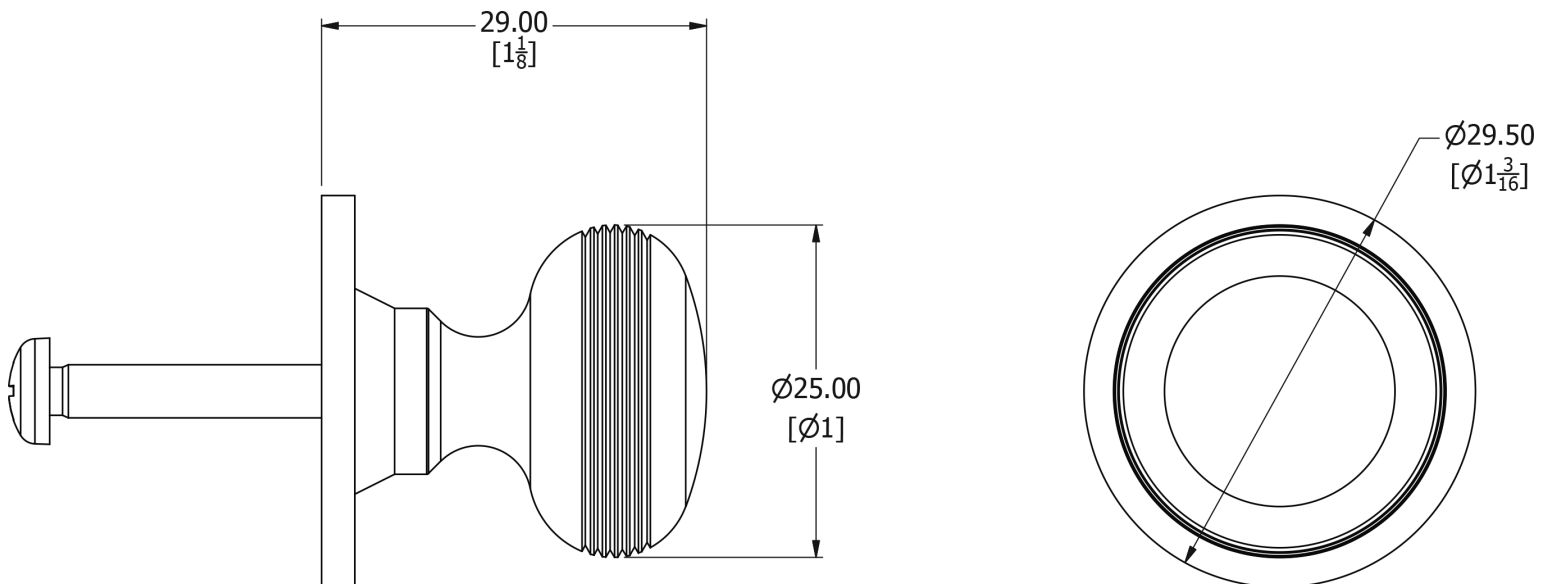

SAMUEL HEATH

Product Number: P799-B

Description: Cupboard knob, 1" diameter

Technical information

Knob Ø: 1"

Projection: 1 1/8"

Finishes Available

Chrome Plate

Bronze Finish

Antique Brass
Unlacquered

Brushed Gold
Gloss

Brushed Gold Matt

Specification Drawing

UK Customer Service

Leopold Street
Birmingham
B12 0UJ
Tel: +44 121 766 4200
Email: info@samuel-heath.com

US Customer Service

Federal I.D. No. 58-1504682
Email: usa@samuel-heath.com

Specification Enquiries

Design Centre Chelsea Harbour
1st Floor, North Dome, London
SW10 0XE
Tel: 020 7352 0249
Email: showroom@samuel-heath.com

1-20/11/2024