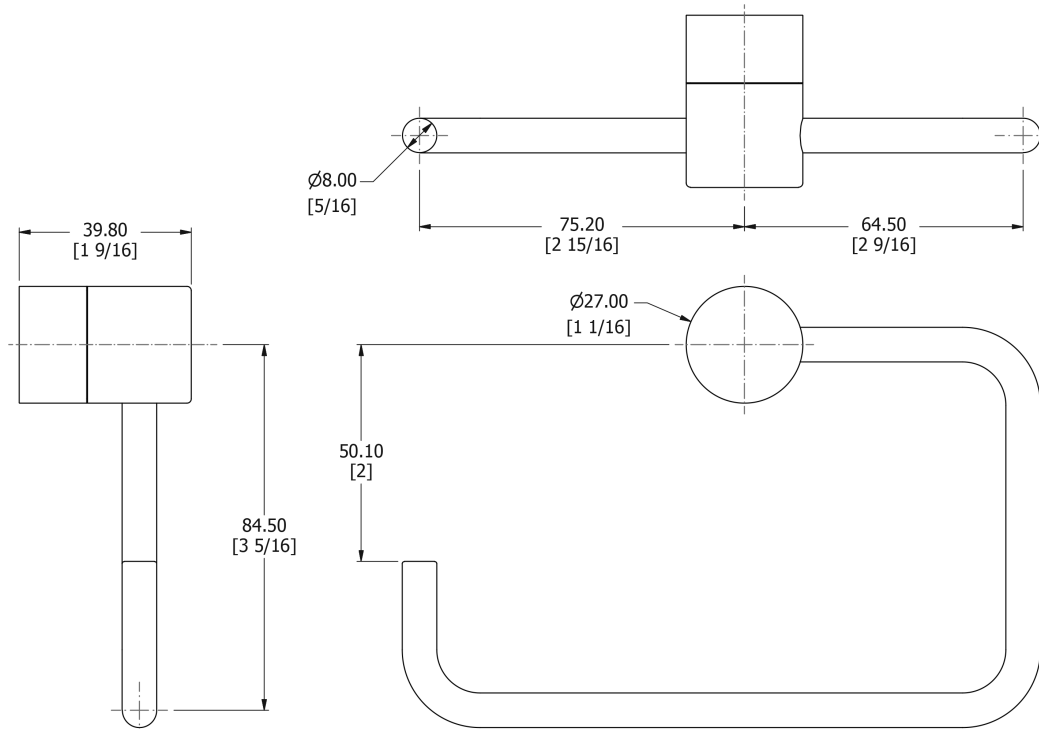

Specification Drawing

UK Customer Service

Leopold Street
Birmingham
B12 0UJ
Tel: +44 121 766 4200
Email: info@samuel-heath.com

US Customer Service

Federal I.D. No. 58-1504682
Email: usa@samuel-heath.com

Specification Enquiries

Design Centre Chelsea Harbour
1st Floor, North Dome, London
SW10 0XE
Tel: 020 7352 0249
Email: showroom@samuel-heath.com