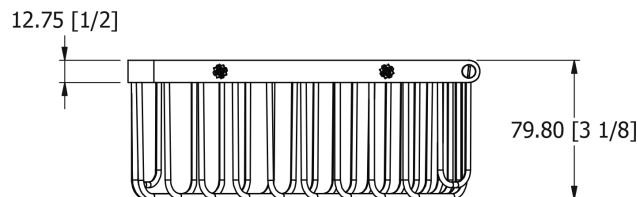

SAMUEL HEATH

Product Number: N151-XL

Description: Corner shower basket with visible fix, 8" W x 3 1/8" D

Finishes Available

Specification Drawing

UK Customer Service
Leopold Street
Birmingham
B12 0UJ
Tel: +44 121 766 4200
Email: info@samuel-heath.com