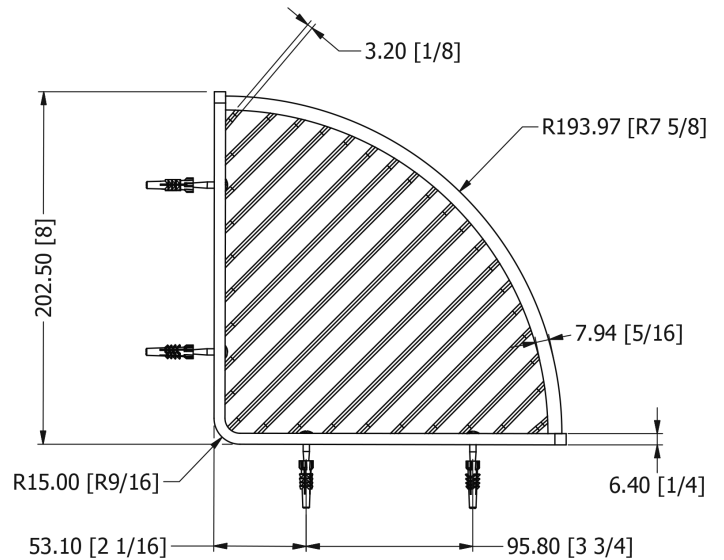

SAMUEL HEATH

Product Number: N151-XL

Description: Corner shower basket with visible fix, 8" W x 3 1/8" D

Finishes Available

Specification Drawing

UK Customer Service
Leopold Street
Birmingham
B12 0UJ
Tel: +44 121 766 4200
Email: info@samuel-heath.com

US Customer Service
Federal I.D. No. 58-1504682
Email: usa@samuel-heath.com

Specification Enquiries
Design Centre Chelsea Harbour
1st Floor, North Dome, London
SW10 0XE
Tel: 020 7352 0249
Email: showroom@samuel-heath.com