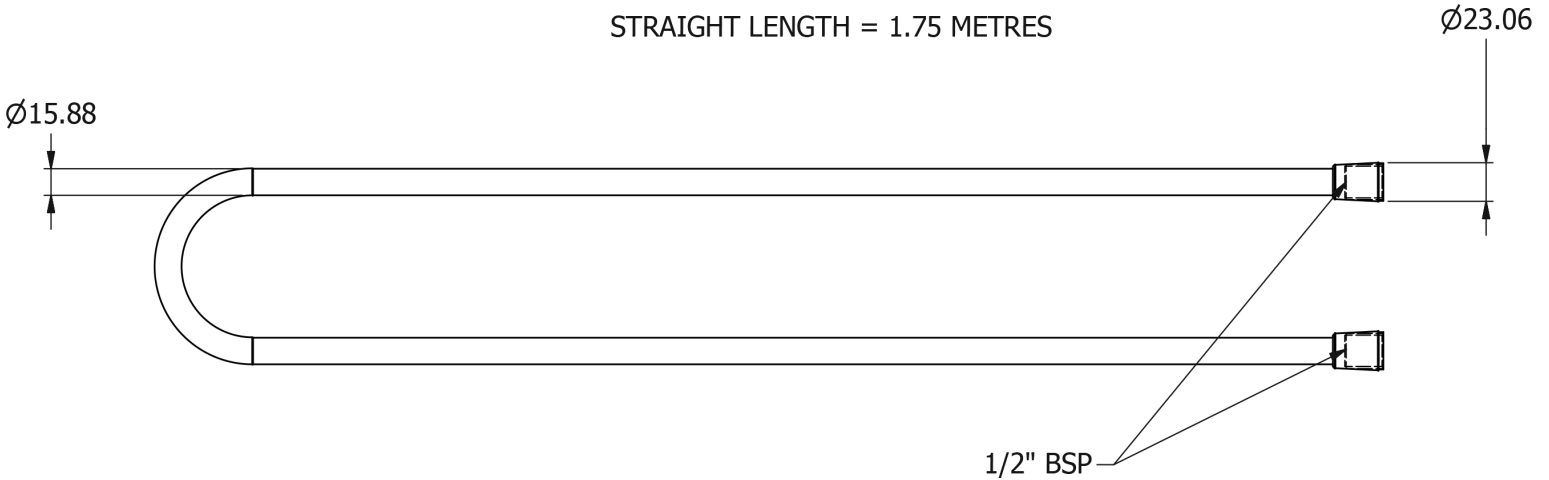

Specification Drawing

UK Customer Service

Leopold Street
Birmingham
B12 0UJ
Tel: +44 121 766 4200
Email: info@samuel-heath.com

US Customer Service

Federal I.D. No. 58-1504682
Email: usa@samuel-heath.com

Specification Enquiries

Design Centre Chelsea Harbour
1st Floor, North Dome, London
SW10 0XE
Tel: 020 7352 0249
Email: showroom@samuel-heath.com

1-15/03/2024