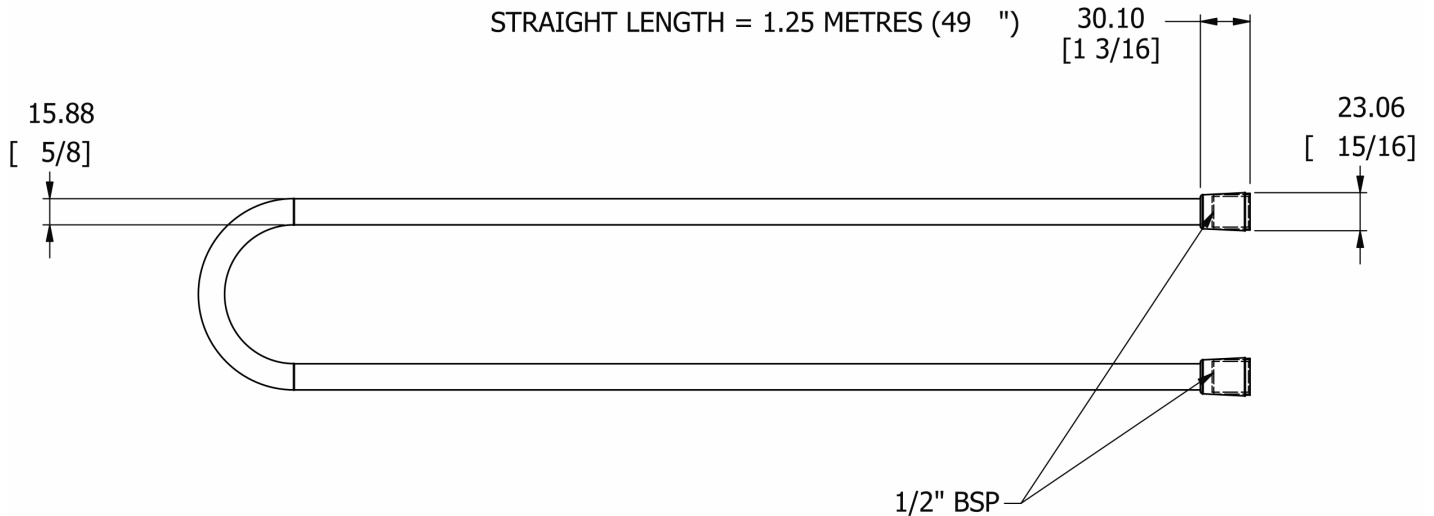

UK Customer Service
Leopold Street
Birmingham
B12 0UJ
Tel: +44 121 766 4200
Email: info@samuel-heath.com

US Customer Service
Federal I.D. No. 58-1504682
Email: usa@samuel-heath.com

Specification Enquiries
Design Centre Chelsea Harbour
1st Floor, North Dome, London
SW10 0XE
Tel: 020 7352 0249
Email: showroom@samuel-heath.com

1-14/02/2023