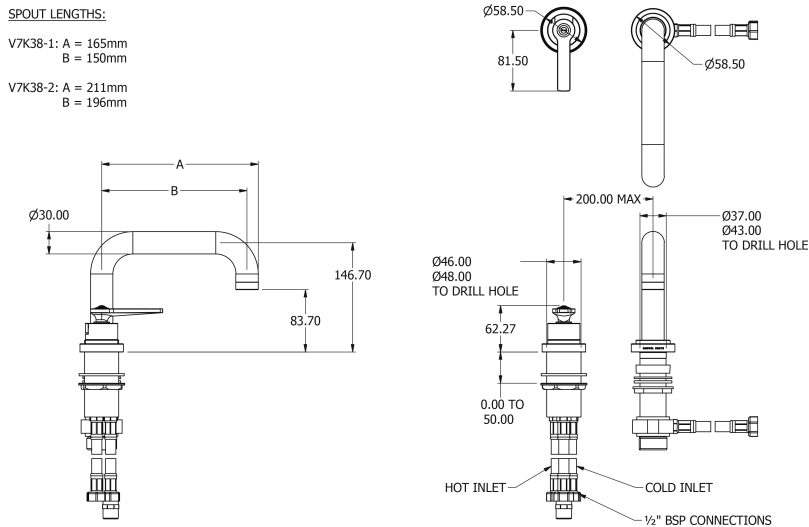

UK Customer Service
Leopold Street
Birmingham
B12 0UJ
Tel: +44 121 766 4200
Email: info@samuel-heath.com

US Customer Service
Federal I.D. No. 58-1504682
Email: usa@samuel-heath.com

Specification Enquiries
Design Centre Chelsea Harbour
1st Floor, North Dome, London
SW10 0XE
Tel: 020 7352 0249
Email: showroom@samuel-heath.com