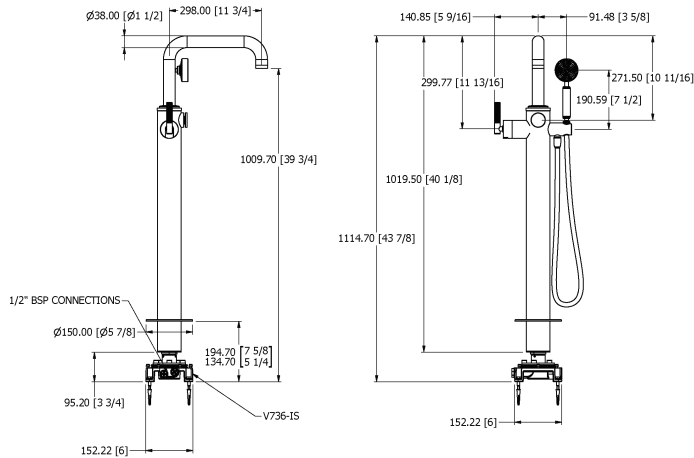

SAMUEL HEATH

Product Number: V7K36LL

Description: Floor mounted single lever bath / shower mixer

Standards

Flow rates

Litres/Min	0.1 Bar	0.5 Bar	1.0 Bar	2.0 Bar	3.0 Bar	4.0 Bar	5.0 Bar
Spout					23.2	26.0	29.5
Hand Shower					6.0	6.5	6.8

Country Bronze

Urban Brass Matt Lacquered

Antique Brass Matt Lacquered

Control Options Available

Specification Drawing

UK Customer Service

Leopold Street
Birmingham
B12 0UJ
Tel: +44 121 766 4200
Email: info@samuel-heath.com