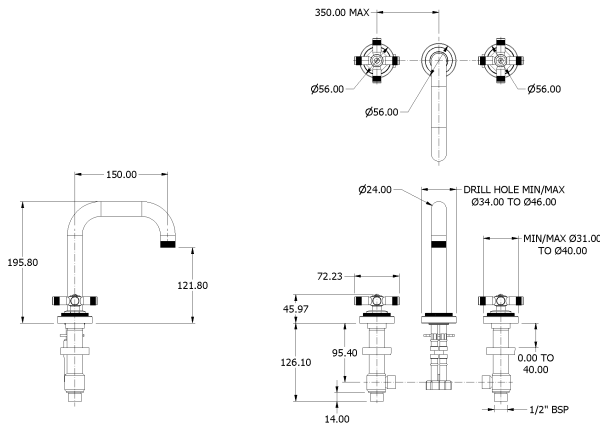

# SAMUEL HEATH

**Product Number:** V7K15SXX

**Description:** 3 Hole basin filler without pop-up waste, slim spout. 198mm spout height

## Control Options Available

## Specification Drawing