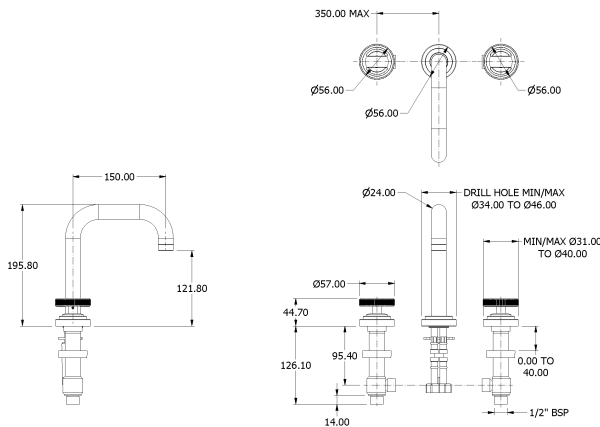

# SAMUEL HEATH

**Product Number:** V7K15SLW

**Description:** 3 Hole basin filler without pop-up waste, slim spout. 198mm spout height

## Flow rates

Litres/Min	0.1 Bar	0.5 Bar	1.0 Bar	2.0 Bar	3.0 Bar	4.0 Bar	5.0 Bar
		1.7	2.5	3.8	4.0	4.0	4.0

Flow rate data provided is indicative of each product and is given in open outlet conditions. Installation design, external connections and fittings not supplied may affect the data provided.

## Control Options Available

## Specification Drawing