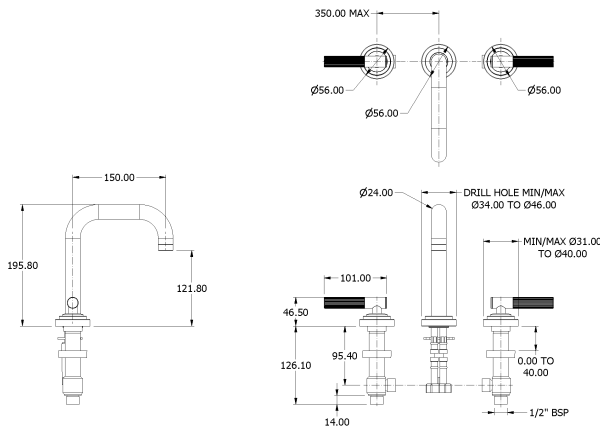

# SAMUEL HEATH

**Product Number:** V7K15SLL

**Description:** 3 Hole basin filler without pop-up waste, slim spout. 198mm spout height

## Flow rates

Litres/Min	0.1 Bar	0.5 Bar	1.0 Bar	2.0 Bar	3.0 Bar	4.0 Bar	5.0 Bar
		1.7	2.5	3.8	4.0	4.0	4.0

Flow rate data provided is indicative of each product and is given in open outlet conditions. Installation design, external connections and fittings not supplied may affect the data provided.

## Control Options Available

## Specification Drawing