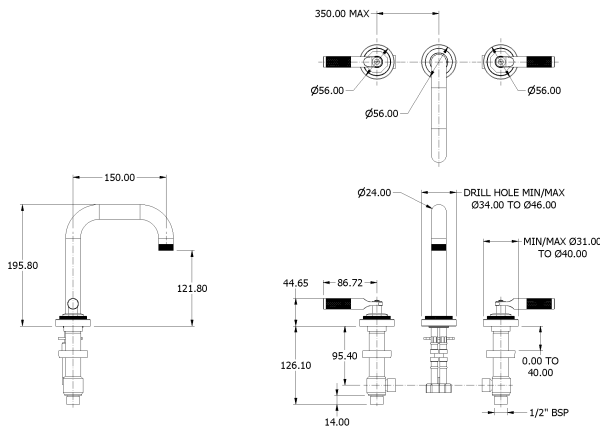

SAMUEL HEATH

Product Number: V7K15SLK

Description: 3 Hole basin filler without pop-up waste, slim spout. 198mm spout height

Standards

Flow rates

Litres/Min	0.1 Bar	0.5 Bar	1.0 Bar	2.0 Bar	3.0 Bar	4.0 Bar	5.0 Bar
		1.7	2.5	3.8	4.0	4.0	4.0

Flow rate data provided is indicative of each product and is given in open outlet conditions. Installation design, external connections and fittings not supplied may affect the data provided.

Finishes Available

Urban Brass Matt Lacquered

Antique Brass Matt

Control Options Available

Specification Drawing

UK Customer Service

Leopold Street
Birmingham
B12 0UJ
Tel: +44 121 766 4200
Email: info@samuel-heath.com

US Customer Service

Federal I.D. No. 58-1504682
Email: usa@samuel-heath.com

Specification Enquiries

Design Centre Chelsea Harbour
1st Floor, North Dome, London
SW10 0XE
Tel: 020 7352 0249
Email: showroom@samuel-heath.com