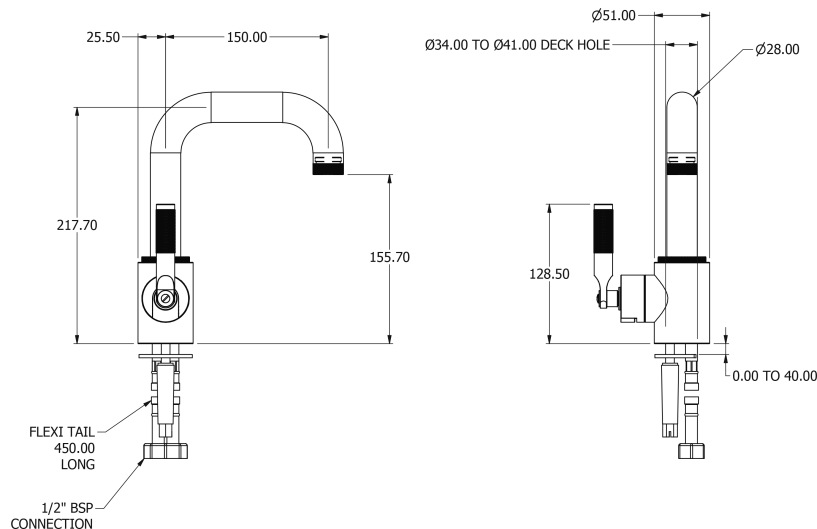

SAMUEL HEATH

Product Number: V7K10LK-LH

Description: Single lever basin mixer without pop-up waste, left handed

Standards

Flow rates

Litres/Min	0.1 Bar	0.5 Bar	1.0 Bar	2.0 Bar	3.0 Bar	4.0 Bar	5.0 Bar
		1.7	2.5	3.8	4.0	4.0	4.0

Urban Brass Matt Lacquered

Antique Brass Matt

Antique Brass Gloss

Amber Brass

Control Options Available

Specification Drawing

UK Customer Service

Leopold Street
Birmingham
B12 0UJ
Tel: +44 121 766 4200
Email: info@samuel-heath.com