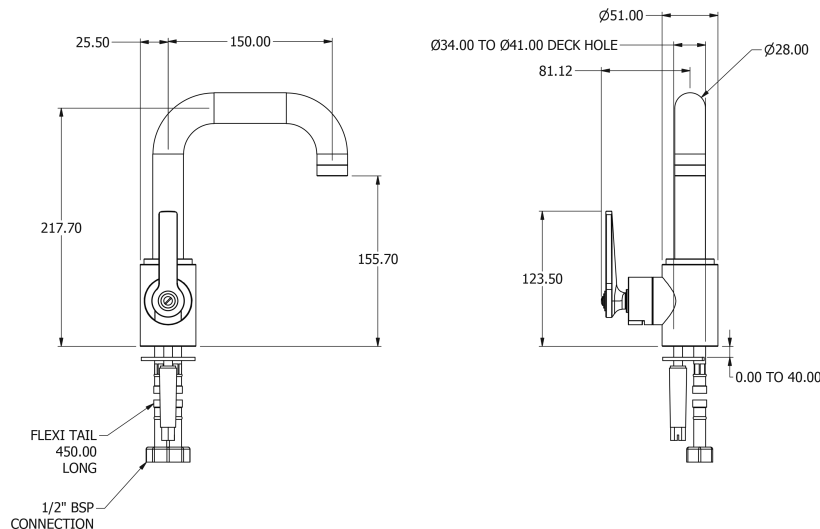

SAMUEL HEATH

Product Number: V7K10LF-LH

Description: Single lever basin mixer without pop-up waste, left handed

Standards

Flow rates

Litres/Min	0.1 Bar	0.5 Bar	1.0 Bar	2.0 Bar	3.0 Bar	4.0 Bar	5.0 Bar
		1.7	2.5	3.8	4.0	4.0	4.0

Urban Brass Matt Lacquered

Antique Brass Matt

Antique Brass Gloss

Amber Brass

Control Options Available

Specification Drawing

UK Customer Service

Leopold Street
Birmingham
B12 0UJ
Tel: +44 121 766 4200
Email: info@samuel-heath.com