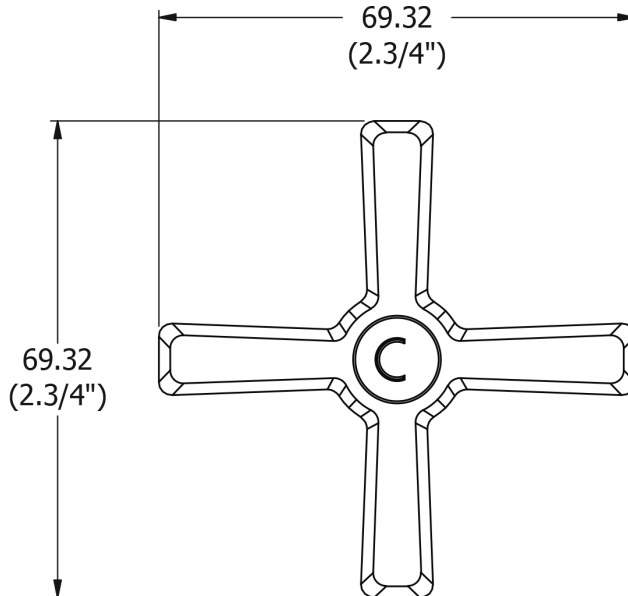

# SAMUEL HEATH

**Product Number:** V651-XB

**Description:** Pair of bath cross tops

## Specification Drawing