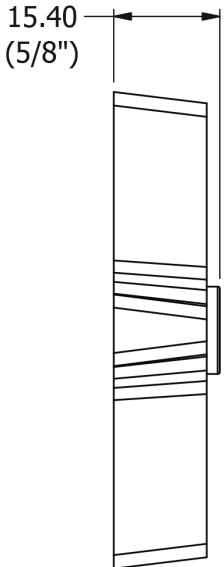

# SAMUEL HEATH

**Product Number:** V651-XB

**Description:** Pair of bath cross tops

## Specification Drawing