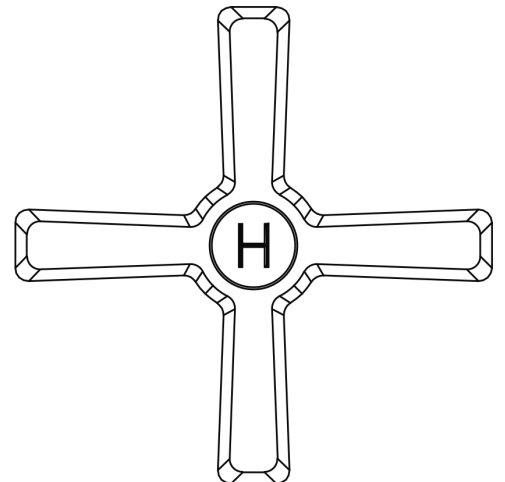

# SAMUEL HEATH

**Product Number:** V651-XB

**Description:** Pair of bath cross tops

## Specification Drawing