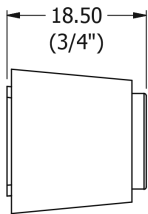

Specification Drawing

UK Customer Service

Leopold Street
Birmingham
B12 0UJ
Tel: +44 121 766 4200
Email: info@samuel-heath.com

US Customer Service

Federal I.D. No. 58-1504682
Email: usa@samuel-heath.com

Specification Enquiries

Design Centre Chelsea Harbour
1st Floor, North Dome, London
SW10 0XE
Tel: 020 7352 0249
Email: showroom@samuel-heath.com

1-13/05/2024