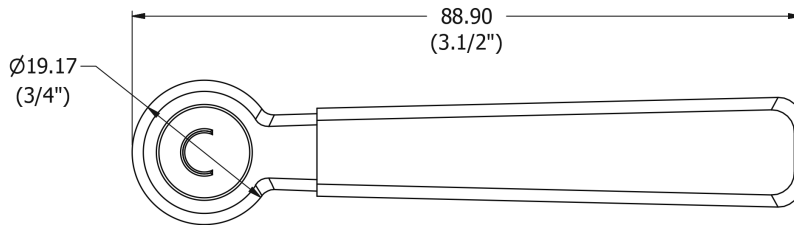

SAMUEL HEATH

Product Number: V651-MBB

Description: Pair of black metal bath levers

Finishes Available

Chrome Plate

Polished Nickel

Non Lacquered
Brass

Antique Gold

Amber Brass

Specification Drawing

UK Customer Service

Leopold Street
Birmingham
B12 0UJ
Tel: +44 121 766 4200
Email: info@samuel-heath.com

US Customer Service

Federal I.D. No. 58-1504682
Email: usa@samuel-heath.com