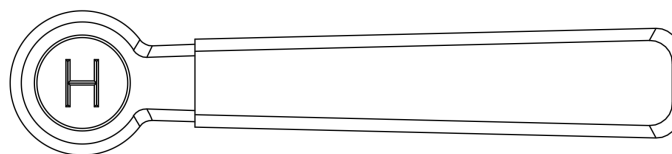

Specification Drawing

UK Customer Service

Leopold Street
Birmingham
B12 0UJ
Tel: +44 121 766 4200
Email: info@samuel-heath.com

US Customer Service

Federal I.D. No. 58-1504682
Email: usa@samuel-heath.com

Specification Enquiries

Design Centre Chelsea Harbour
1st Floor, North Dome, London
SW10 0XE
Tel: 020 7352 0249
Email: showroom@samuel-heath.com

1-13/05/2024