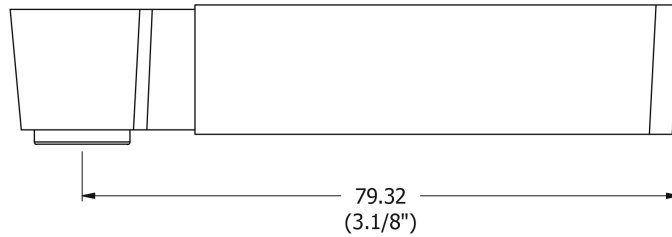

Specification Drawing

UK Customer Service

Leopold Street
Birmingham
B12 0UJ
Tel: +44 121 766 4200
Email: info@samuel-heath.com

US Customer Service

Federal I.D. No. 58-1504682
Email: usa@samuel-heath.com

Specification Enquiries

Design Centre Chelsea Harbour
1st Floor, North Dome, London
SW10 0XE
Tel: 020 7352 0249
Email: showroom@samuel-heath.com

1-13/05/2024