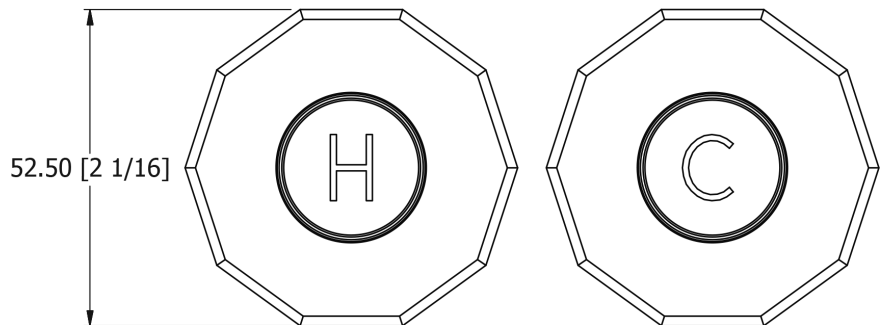

# SAMUEL HEATH

**Product Number:** V651-D

**Description:** Pair of luxe roundels

## Specification Drawing