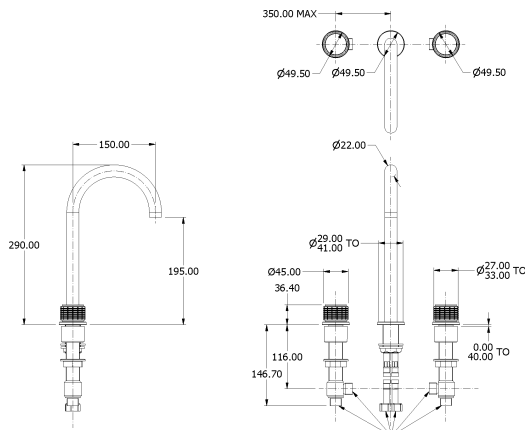

SAMUEL HEATH

Product Number: T20K16-COR

Description: 3 Hole basin filler without pop-up waste, 290mm spout height

Standards

Flow rates

Litres/Min	0.1 Bar	0.5 Bar	1.0 Bar	2.0 Bar	3.0 Bar	4.0 Bar	5.0 Bar
		1.8	2.6	3.8	4.0	4.0	4.0

Flow rate data provided is indicative of each product and is given in open outlet conditions. Installation design, external connections and fittings not supplied may affect the data provided.

Finishes Available

Brushed Gold Matt

Antique Brass Matt

Antique Brass Gloss

Amber Brass

Control Options Available

Specification Drawing

UK Customer Service

Leopold Street
Birmingham
B12 0UJ
Tel: +44 121 766 4200
Email: info@samuel-heath.com

US Customer Service

Federal I.D. No. 58-1504682
Email: usa@samuel-heath.com

Specification Enquiries

Design Centre Chelsea Harbour
1st Floor, North Dome, London
SW10 0XE
Tel: 020 7352 0249
Email: showroom@samuel-heath.com