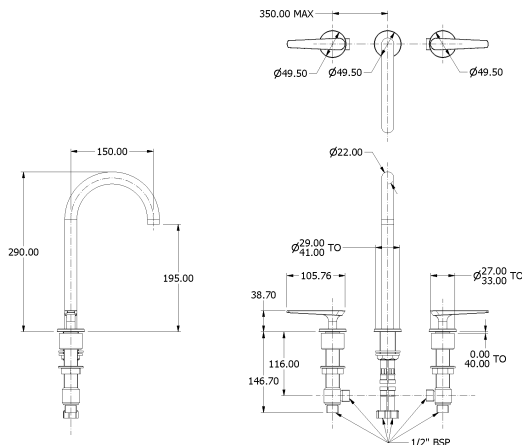

SAMUEL HEATH

Product Number: T20K16-COL

Description: 3 Hole basin filler without pop-up waste, 290mm spout height

Standards

Flow rates

Litres/Min	0.1 Bar	0.5 Bar	1.0 Bar	2.0 Bar	3.0 Bar	4.0 Bar	5.0 Bar
		1.8	2.6	3.8	4.0	4.0	4.0

Flow rate data provided is indicative of each product and is given in open outlet conditions. Installation design, external connections and fittings not supplied may affect the data provided.

Finishes Available

Brushed Gold Matt

Antique Brass Matt

Antique Brass Gloss

Amber Brass

Control Options Available

Specification Drawing

UK Customer Service

Leopold Street
Birmingham
B12 0UJ
Tel: +44 121 766 4200
Email: info@samuel-heath.com

US Customer Service

Federal I.D. No. 58-1504682
Email: usa@samuel-heath.com

Specification Enquiries

Design Centre Chelsea Harbour
1st Floor, North Dome, London
SW10 0XE
Tel: 020 7352 0249
Email: showroom@samuel-heath.com