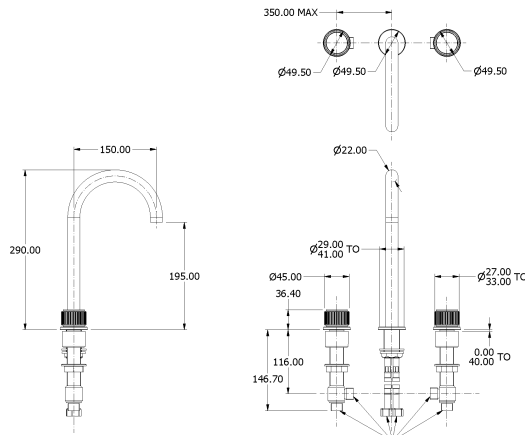

# SAMUEL HEATH

**Product Number:** T20K16-CGR

**Description:** 3 Hole basin filler without pop-up waste, 290mm spout height

## Control Options Available

## Specification Drawing