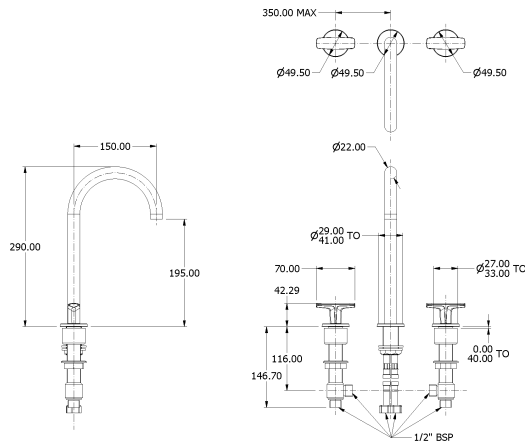

SAMUEL HEATH

Product Number: T20K16-CBA

Description: 3 Hole basin filler without pop-up waste, 290mm spout height

Standards

Flow rates

Litres/Min	0.1 Bar	0.5 Bar	1.0 Bar	2.0 Bar	3.0 Bar	4.0 Bar	5.0 Bar
		1.8	2.6	3.8	4.0	4.0	4.0

Flow rate data provided is indicative of each product and is given in open outlet conditions. Installation design, external connections and fittings not supplied may affect the data provided.

Finishes Available

Brushed Gold Matt

Antique Brass Matt

Antique Brass Gloss

Amber Brass

Control Options Available

Specification Drawing

UK Customer Service

Leopold Street
Birmingham
B12 0UJ
Tel: +44 121 766 4200
Email: info@samuel-heath.com

US Customer Service

Federal I.D. No. 58-1504682
Email: usa@samuel-heath.com

Specification Enquiries

Design Centre Chelsea Harbour
1st Floor, North Dome, London
SW10 0XE
Tel: 020 7352 0249
Email: showroom@samuel-heath.com