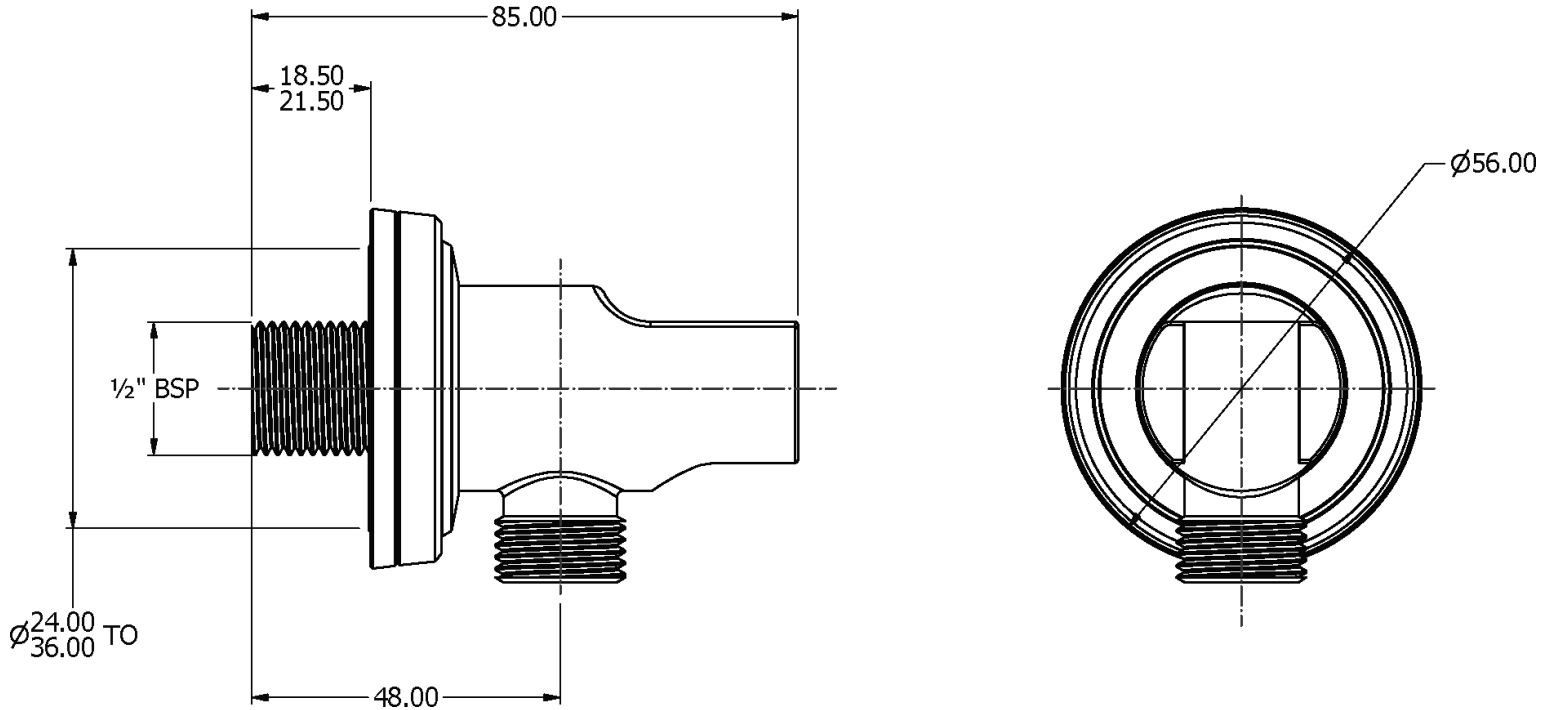

Specification Drawing

UK Customer Service

Leopold Street
Birmingham
B12 0UJ
Tel: +44 121 766 4200
Email: info@samuel-heath.com

US Customer Service

Federal I.D. No. 58-1504682
Email: usa@samuel-heath.com

Specification Enquiries

Design Centre Chelsea Harbour
1st Floor, North Dome, London
SW10 0XE
Tel: 020 7352 0249
Email: showroom@samuel-heath.com

1-07/10/2024