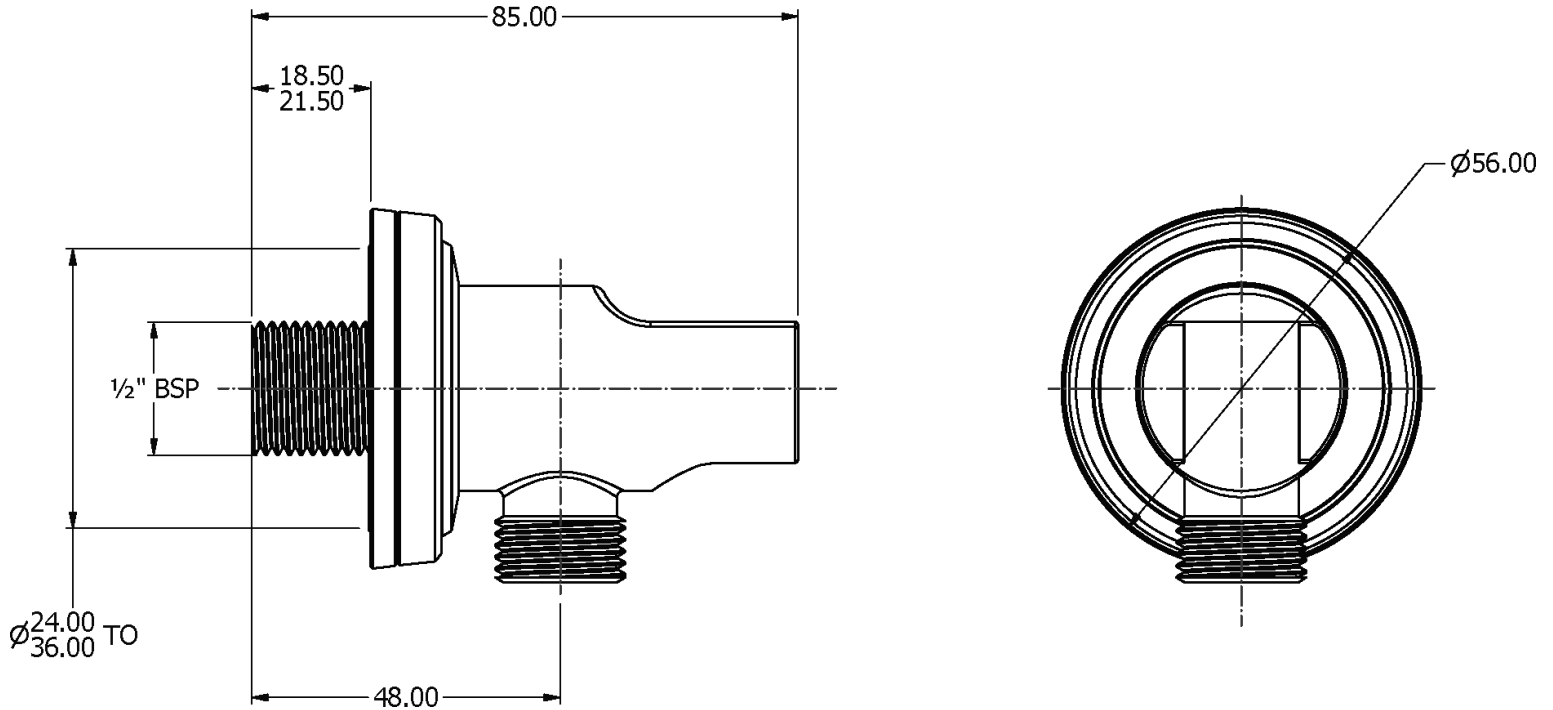

# SAMUEL HEATH

**Product Number:** T166

**Description:** Wall outlet & bracket

## Specification Drawing