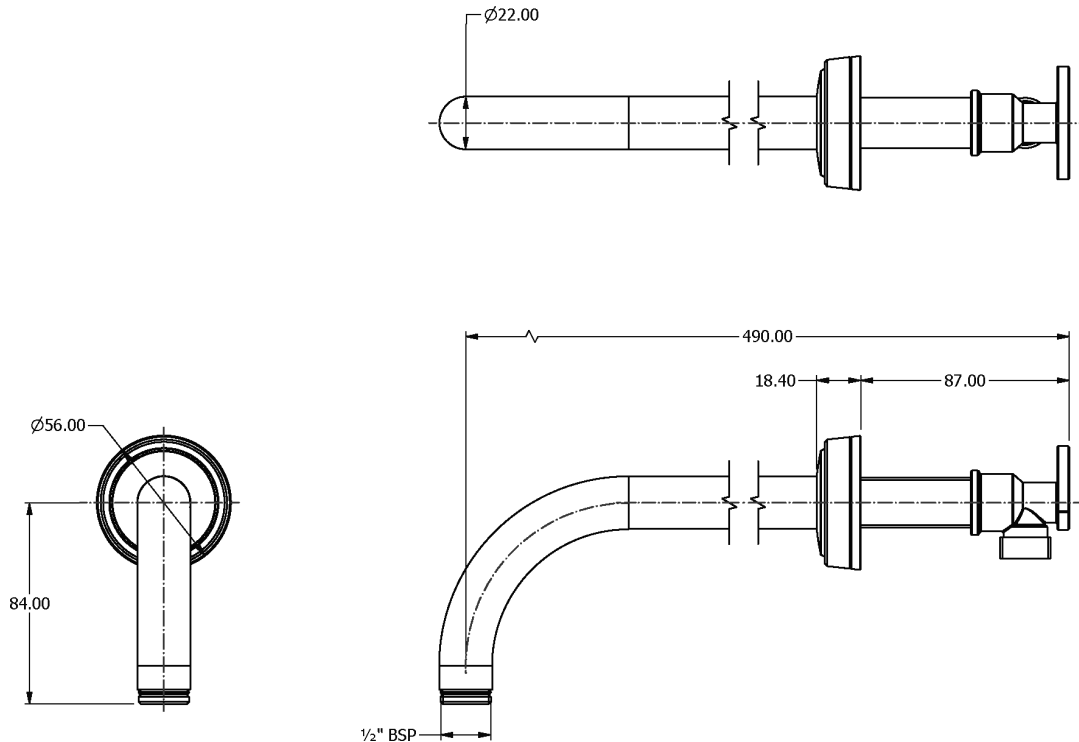

Specification Drawing

UK Customer Service

Leopold Street
Birmingham
B12 0UJ
Tel: +44 121 766 4200
Email: info@samuel-heath.com

US Customer Service

Federal I.D. No. 58-1504682
Email: usa@samuel-heath.com

Specification Enquiries

Design Centre Chelsea Harbour
1st Floor, North Dome, London
SW10 0XE
Tel: 020 7352 0249
Email: showroom@samuel-heath.com

1-07/10/2024