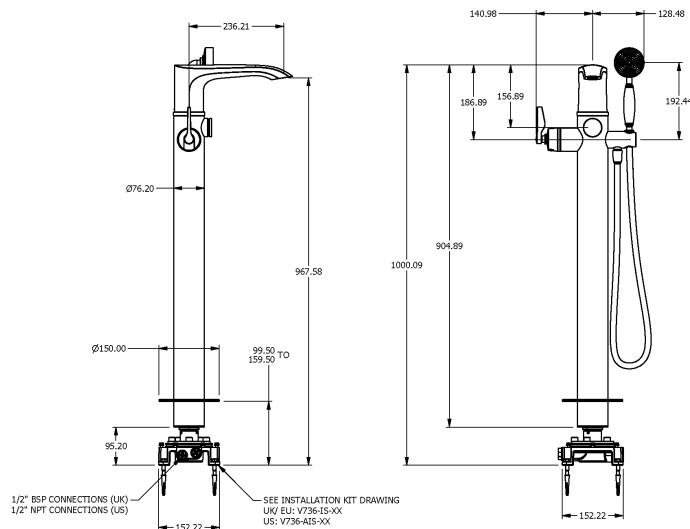

Control Options Available

Specification Drawing

UK Customer Service

Leopold Street
Birmingham
B12 0UJ
Tel: +44 121 766 4200
Email: info@samuel-heath.com

US Customer Service

Federal I.D. No. 58-1504682
Email: usa@samuel-heath.com

Specification Enquiries

Design Centre Chelsea Harbour
1st Floor, North Dome, London
SW10 0XE
Tel: 020 7352 0249
Email: showroom@samuel-heath.com