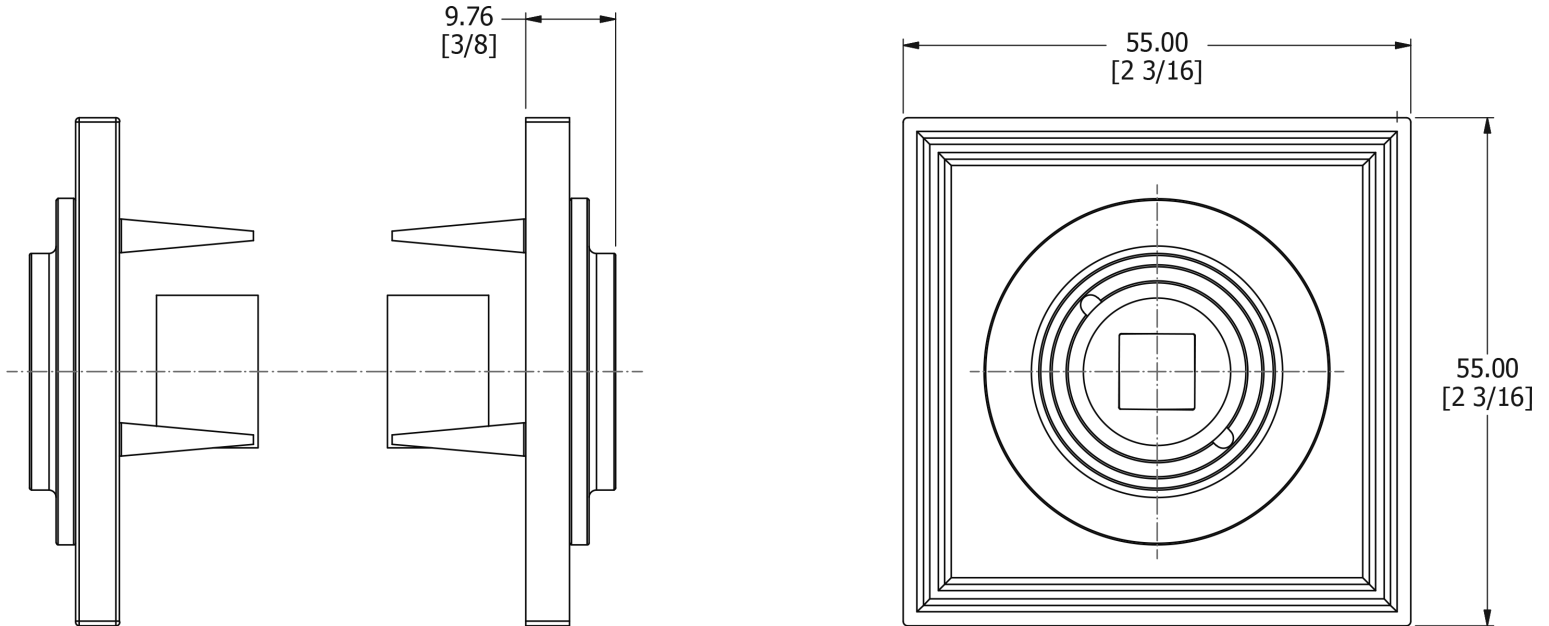

SAMUEL HEATH

Product Number: P8036
Description: Backplates

Technical information

Plate: 55mm x 55mm
Supplied as a pair

Finishes Available

Specification Drawing

UK Customer Service
Leopold Street
Birmingham
B12 0UJ
Tel: +44 121 766 4200
Email: info@samuel-heath.com