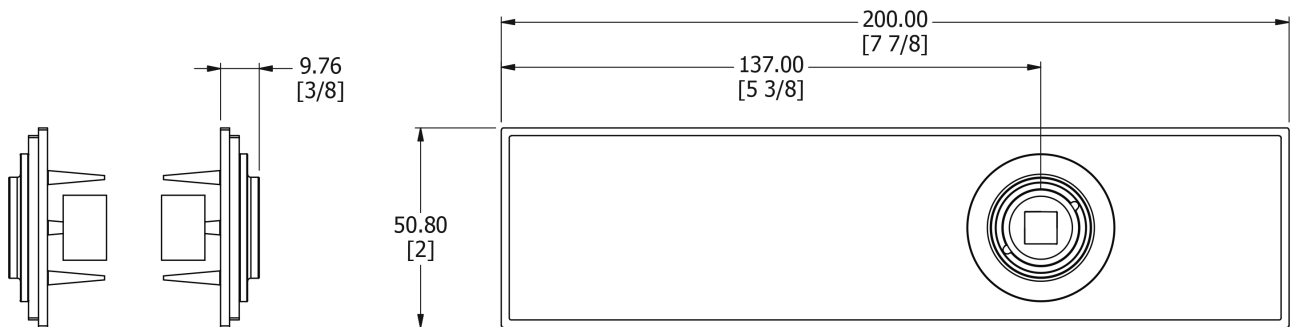

SAMUEL HEATH

Product Number: P8025

Description: Windermere Backplates without key hole

Technical information

Plate: 50mm x 200mm

Supplied as a pair

Finishes Available

Chrome Plate

Bronze Finish

Antique Brass
Unlacquered

Brushed Gold
Gloss

Brushed Gold Matt

Specification Drawing

UK Customer Service

Leopold Street
Birmingham
B12 0UJ
Tel: +44 121 766 4200
Email: info@samuel-heath.com

US Customer Service