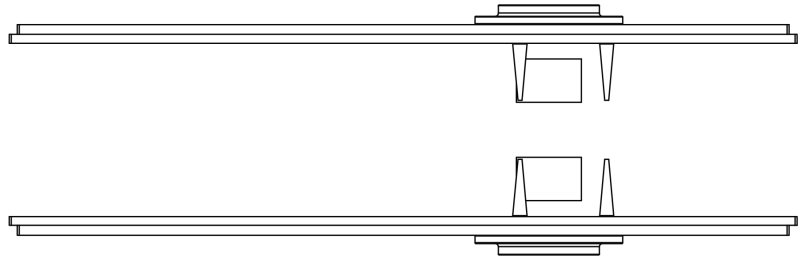

SAMUEL HEATH

Product Number: P8025

Description: Windermere Backplates without key hole

Technical information

Plate: 50mm x 200mm

Supplied as a pair

Finishes Available

Specification Drawing

UK Customer Service

Leopold Street
Birmingham
B12 0UJ
Tel: +44 121 766 4200
Email: info@samuel-heath.com

US Customer Service

Federal I.D. No. 58-1504682
Email: usa@samuel-heath.com

Specification Enquiries

Design Centre Chelsea Harbour
1st Floor, North Dome, London
SW10 0XE
Tel: 020 7352 0249
Email: showroom@samuel-heath.com

1-21/05/2024