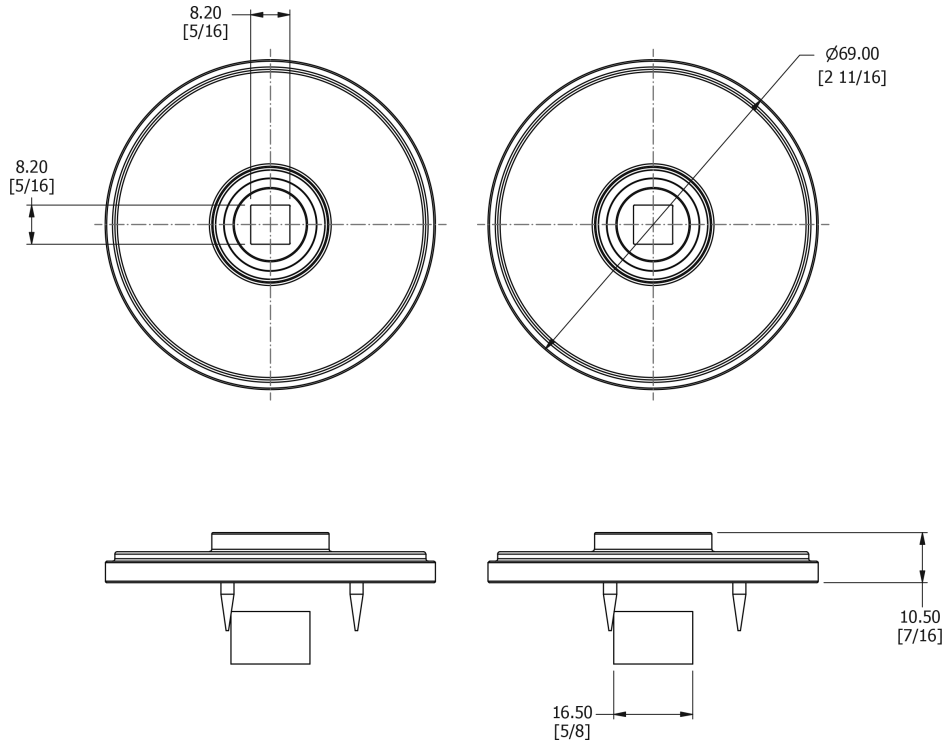

Specification Drawing

UK Customer Service
Leopold Street
Birmingham
B12 0UJ
Tel: +44 121 766 4200
Email: info@samuel-heath.com

US Customer Service
Federal I.D. No. 58-1504682
Email: usa@samuel-heath.com

Specification Enquiries
Design Centre Chelsea Harbour
1st Floor, North Dome, London
SW10 0XE
Tel: 020 7352 0249
Email: showroom@samuel-heath.com

1-21/05/2024