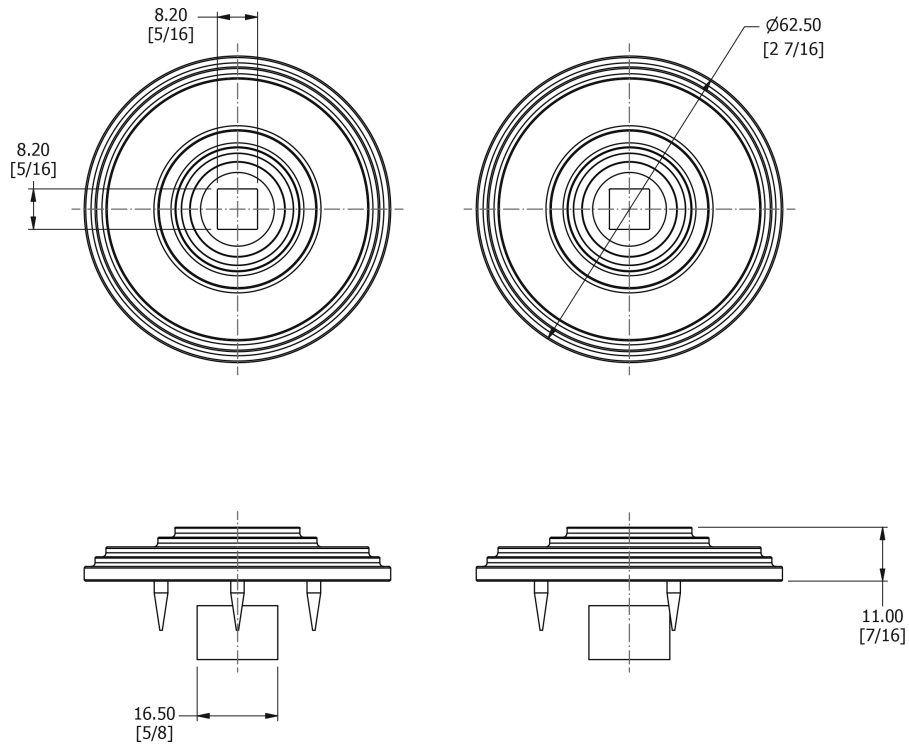

SAMUEL HEATH

Product Number: P8008-C

Description: Thirlmere Concealed fix rose, 62.5mm Ø

Technical information

Rose Ø: 62.5mm

Recommended for P8062

Finishes Available

Chrome Plate

Bronze Finish

Antique Brass
Unlacquered

Brushed Gold
Gloss

Brushed Gold Matt

Specification Drawing

UK Customer Service

Leopold Street
Birmingham
B12 0UJ
Tel: +44 121 766 4200
Email: info@samuel-heath.com

US Customer Service

Federal I.D. No. 58-1504682
Email: usa@samuel-heath.com

Specification Enquiries

Design Centre Chelsea Harbour
1st Floor, North Dome, London
SW10 0XE
Tel: 020 7352 0249
Email: showroom@samuel-heath.com

1-21/05/2024