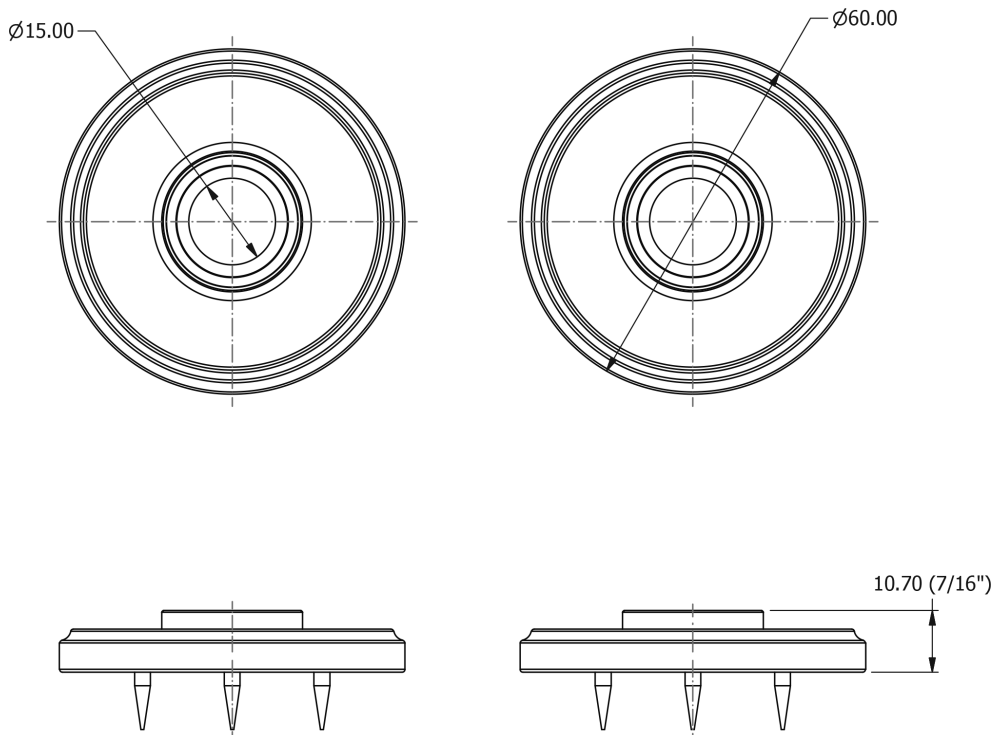

SAMUEL HEATH

Product Number: P8007-C

Description: Ullswater Concealed fix rose, 60mm Ø

Technical information

Rose Ø: 60mm

Recommended for P8061

Finishes Available

Chrome Plate

Bronze Finish

Antique Brass
Unlacquered

Brushed Gold
Gloss

Brushed Gold Matt

Specification Drawing

UK Customer Service

Leopold Street
Birmingham
B12 0UJ
Tel: +44 121 766 4200
Email: info@samuel-heath.com

US Customer Service

Federal I.D. No. 58-1504682
Email: usa@samuel-heath.com

Specification Enquiries

Design Centre Chelsea Harbour
1st Floor, North Dome, London
SW10 0XE
Tel: 020 7352 0249
Email: showroom@samuel-heath.com

1-21/05/2024