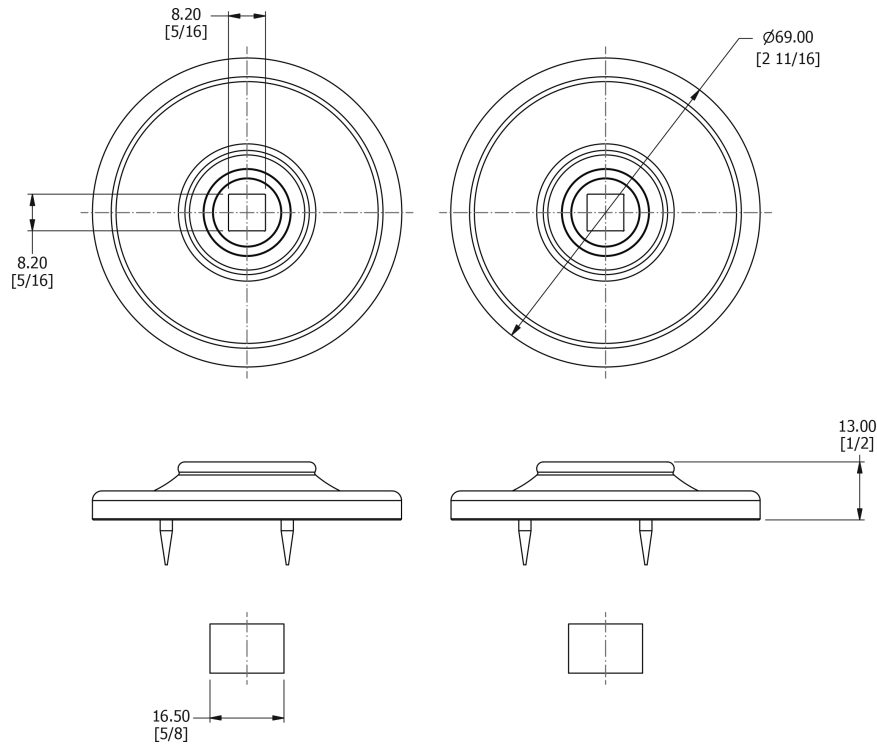

SAMUEL HEATH

Product Number: P8006-C

Description: Etler Concealed fix rose, 69mm Ø

Technical information

Rose Ø: 69mm

Recommended for P8060

Finishes Available

Chrome Plate

Bronze Finish

Antique Brass
Unlacquered

Brushed Gold
Gloss

Brushed Gold Matt

Specification Drawing

UK Customer Service

Leopold Street
Birmingham
B12 0UJ
Tel: +44 121 766 4200
Email: info@samuel-heath.com

US Customer Service