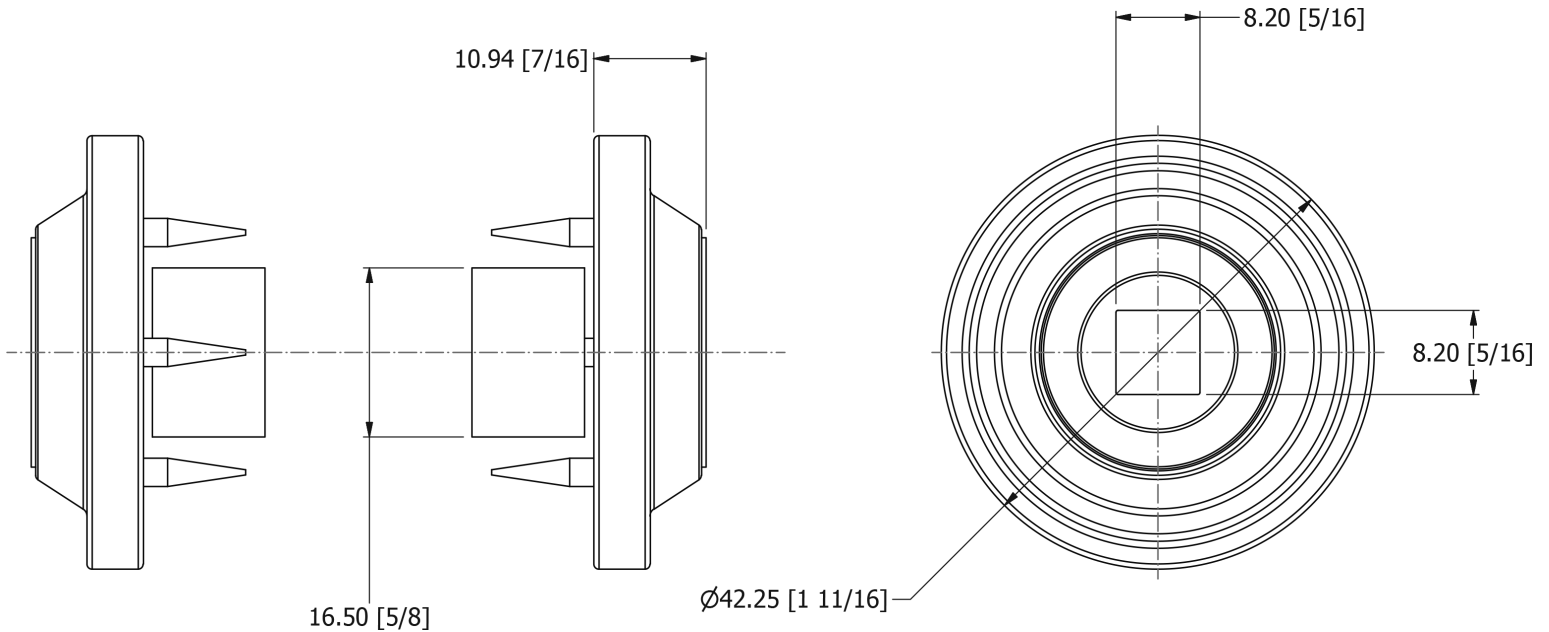

Specification Drawing

UK Customer Service

Leopold Street
Birmingham
B12 0UJ
Tel: +44 121 766 4200
Email: info@samuel-heath.com

US Customer Service

Federal I.D. No. 58-1504682
Email: usa@samuel-heath.com

Specification Enquiries

Design Centre Chelsea Harbour
1st Floor, North Dome, London
SW10 0XE
Tel: 020 7352 0249
Email: showroom@samuel-heath.com

1-21/05/2024