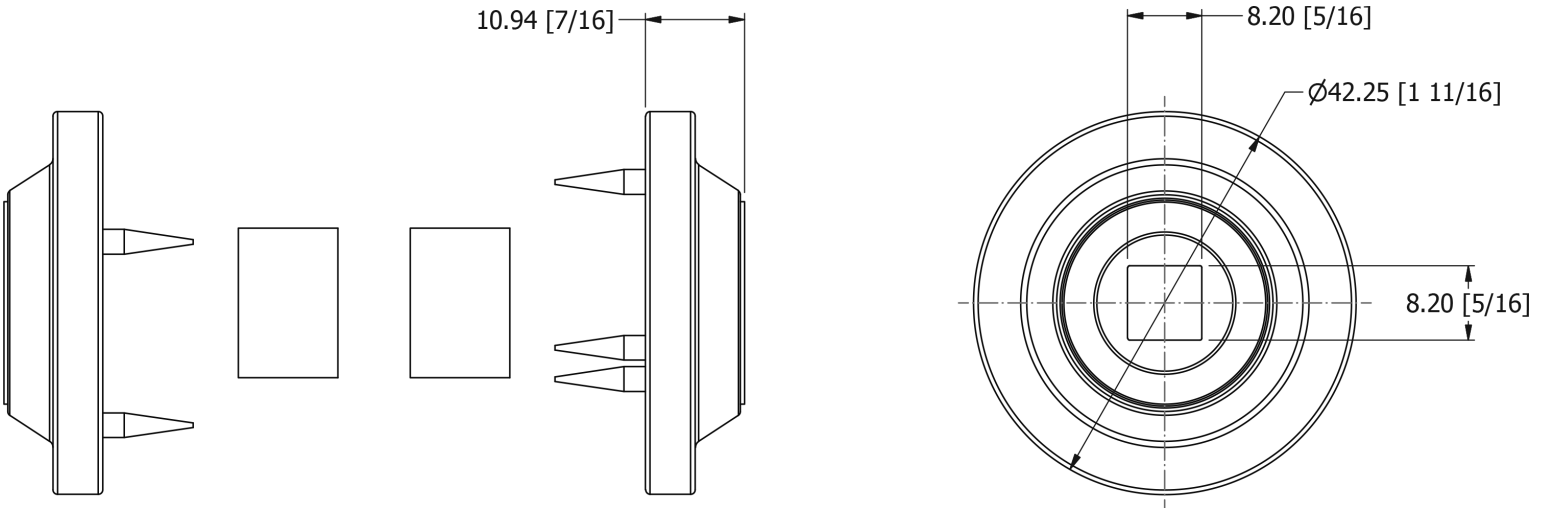

# SAMUEL HEATH

**Product Number:** P8004

**Description:** Buttermere Concealed fix rose, 42mm Ø

## Technical information

Rose Ø: 42mm

Supplied as a pair

## Specification Drawing