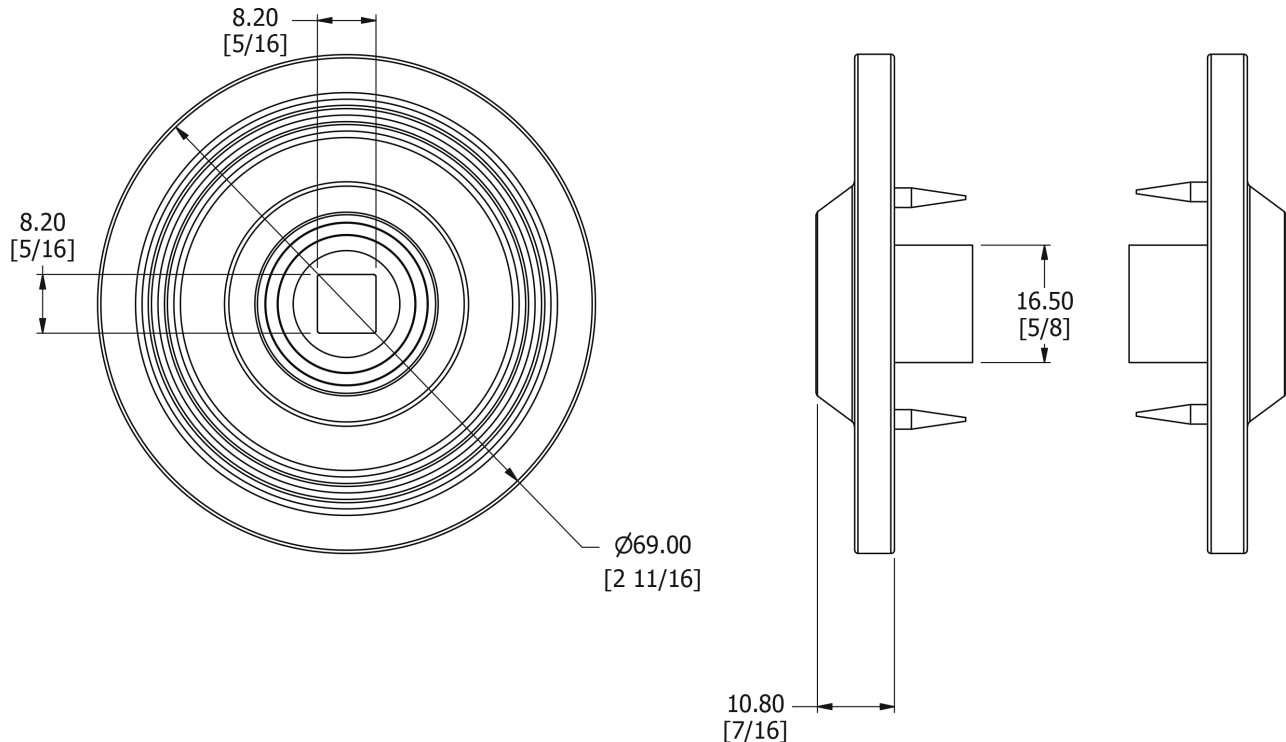

SAMUEL HEATH

Product Number: P8003-C

Description: Rydal Concealed fix rose, 70mm Ø

Technical information

Rose Ø: 70mm

Supplied as a pair

Finishes Available

Chrome Plate

Bronze Finish

Antique Brass
Unlacquered

Brushed Gold
Gloss

Brushed Gold Matt

Brushed Gold Matt
Unlacquered

Specification Drawing

UK Customer Service

Leopold Street
Birmingham
B12 0UJ
Tel: +44 121 766 4200
Email: info@samuel-heath.com