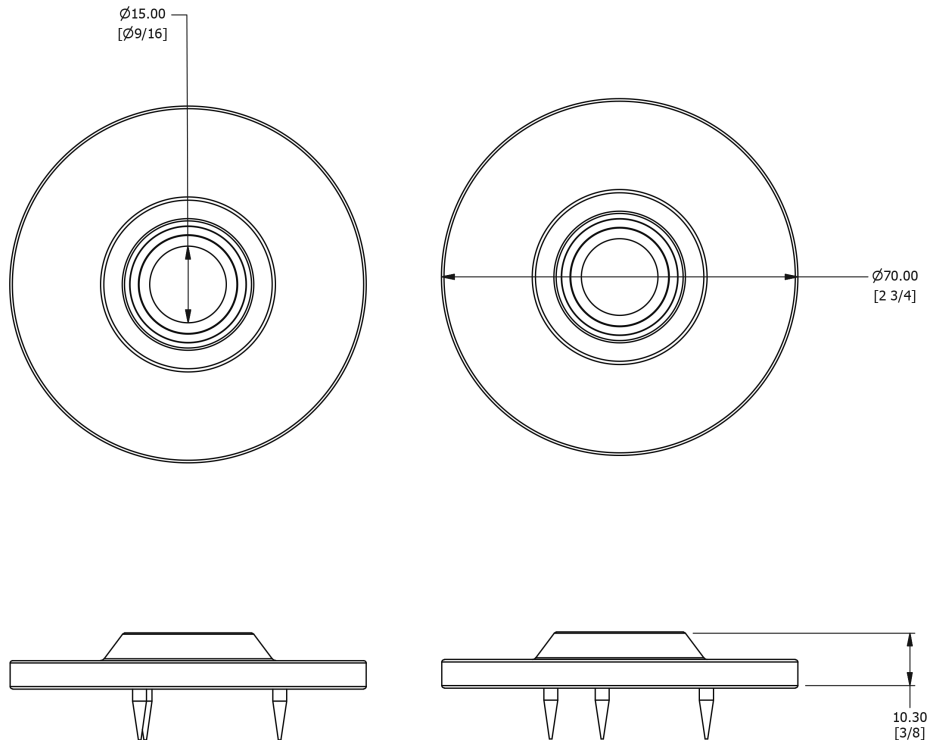

SAMUEL HEATH

Product Number: P8001-C

Description: Buttermere Concealed fix rose, 70mm Ø

Technical information

Rose Ø: 70mm

Supplied as a pair

Finishes Available

Chrome Plate

Antique Brass
Unlacquered

Brushed Gold
Gloss

Brushed Gold Matt

Brushed Gold
Unlacquered

Specification Drawing

UK Customer Service

Leopold Street
Birmingham
B12 0UJ
Tel: +44 121 766 4200
Email: info@samuel-heath.com