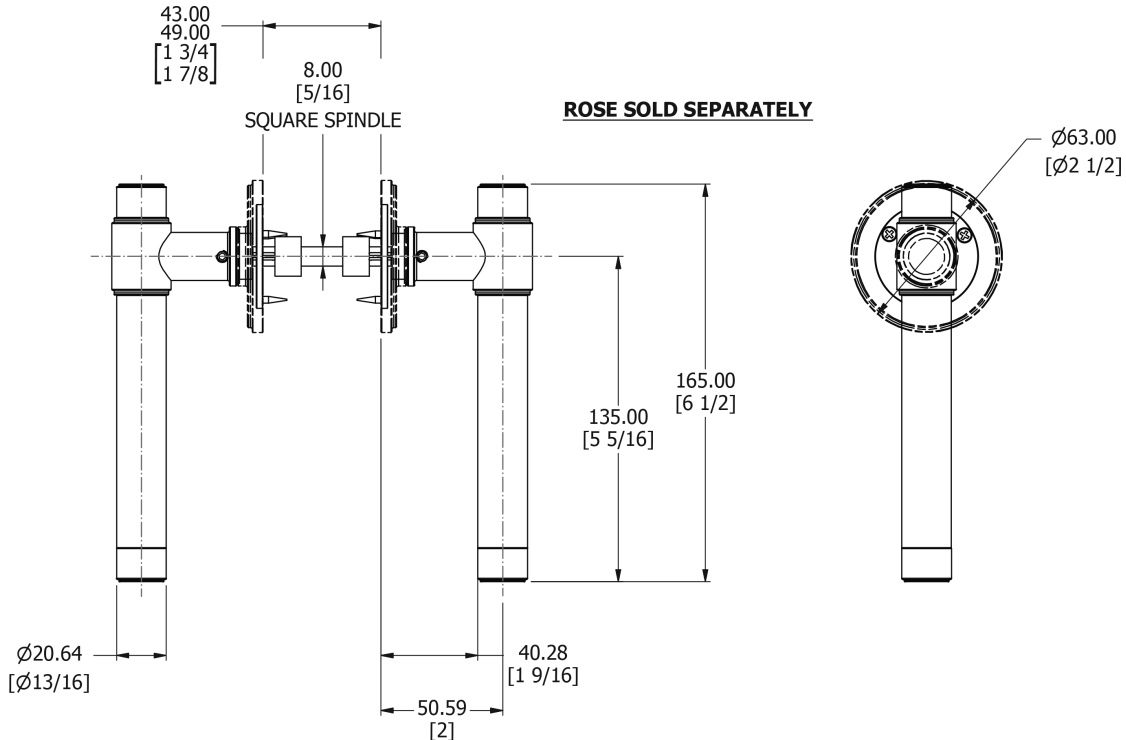

SAMUEL HEATH

Product Number: P6984

Description: Helvellyn Door Lever

Technical information

Door lever, unsprung
Length: 165mm

Finishes Available

Specification Drawing

UK Customer Service