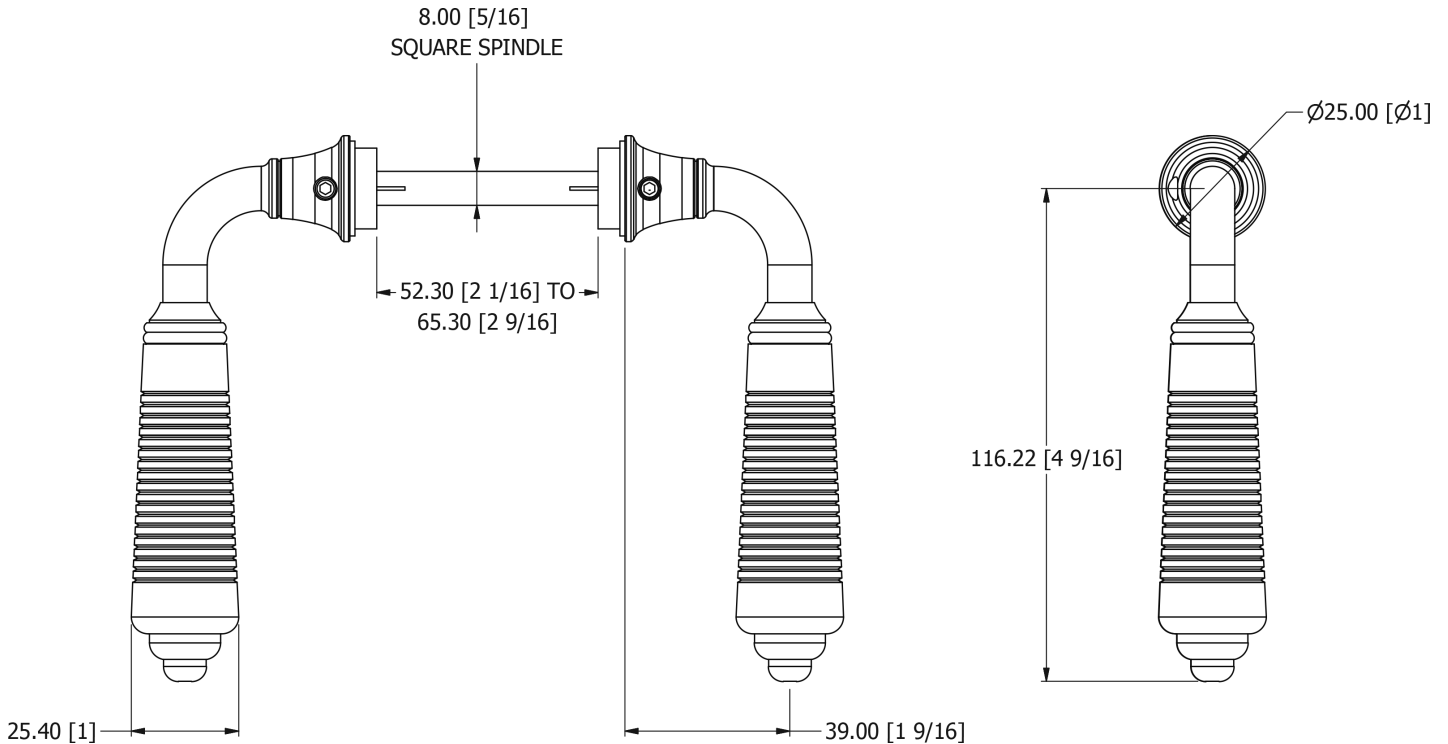

## Technical information

Length: 116mm (39mm Projection)

Spindle: 8mm Slotted

## Specification Drawing