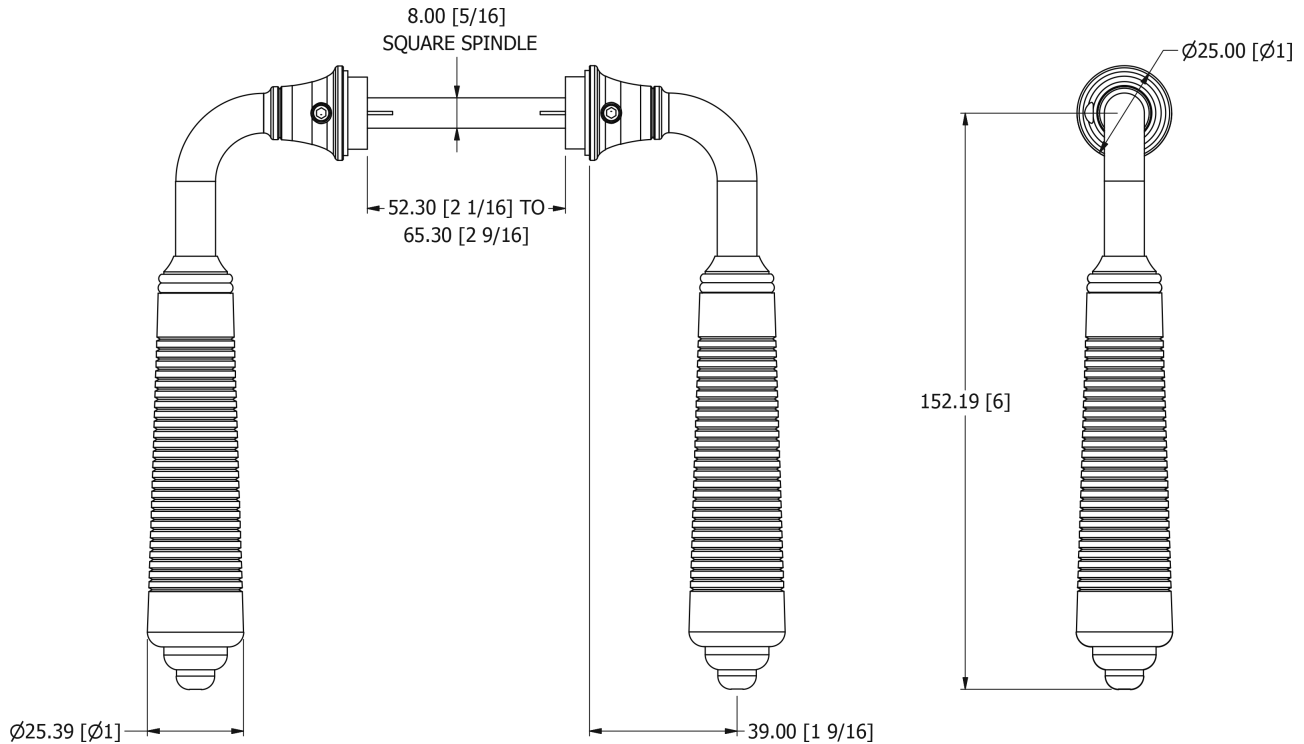

SAMUEL HEATH

Product Number: P6974-B

Description: Bowfell unsprung door levers, 141mm

Technical information

Length: 141mm (39mm Projection)

Spindle: 8mm Slotted

Finishes Available

Specification Drawing

UK Customer Service

Leopold Street
Birmingham
B12 0UJ
Tel: +44 121 766 4200
Email: info@samuel-heath.com

US Customer Service

Federal I.D. No. 58-1504682
Email: usa@samuel-heath.com

Specification Enquiries

Design Centre Chelsea Harbour
1st Floor, North Dome, London
SW10 0XE
Tel: 020 7352 0249
Email: showroom@samuel-heath.com

1-21/05/2024