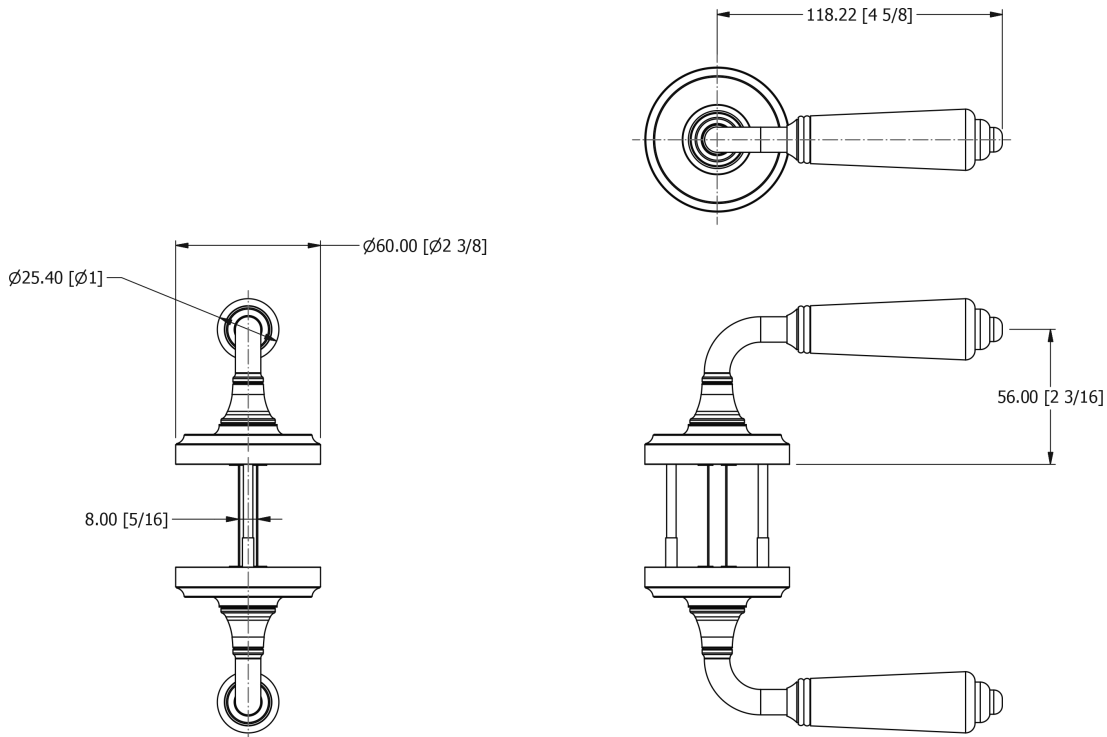

# SAMUEL HEATH

**Product Number:** P6973SP

**Description:** Blencathra Profile sprung door levers, 116mm

## Technical information

Length: 116mm (39mm Projection)

Spindle: 8mm Square suits 44mm door

## Specification Drawing