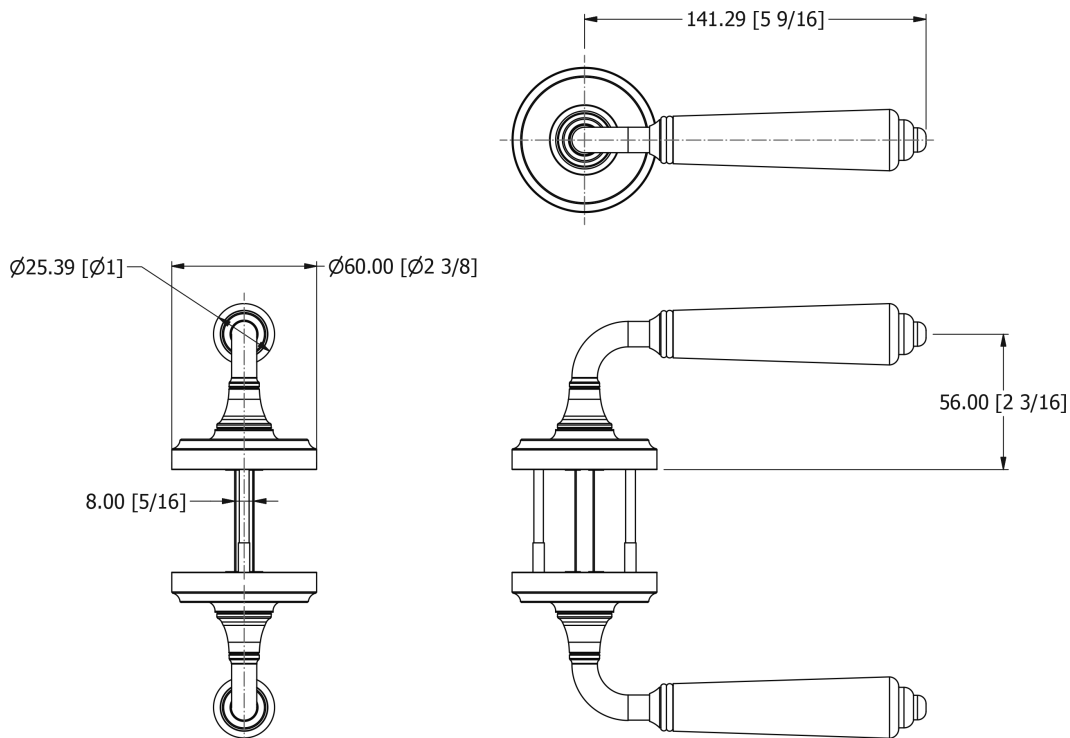

SAMUEL HEATH

Product Number: P6973SP-B

Description: Blencathra sprung door levers, 141mm

Technical information

Length: 141mm (39mm Projection)

Spindle: 8mm Square suits 44mm door

Finishes Available

Chrome Plate

Antique Brass
Unlacquered

Brushed Gold
Gloss

Brushed Gold Matt

Specification Drawing

UK Customer Service

Leopold Street
Birmingham
B12 0UJ
Tel: +44 121 766 4200
Email: info@samuel-heath.com

US Customer Service

Federal I.D. No. 58-1504682
Email: usa@samuel-heath.com

Specification Enquiries

Design Centre Chelsea Harbour
1st Floor, North Dome, London
SW10 0XE
Tel: 020 7352 0249
Email: showroom@samuel-heath.com

1-21/05/2024