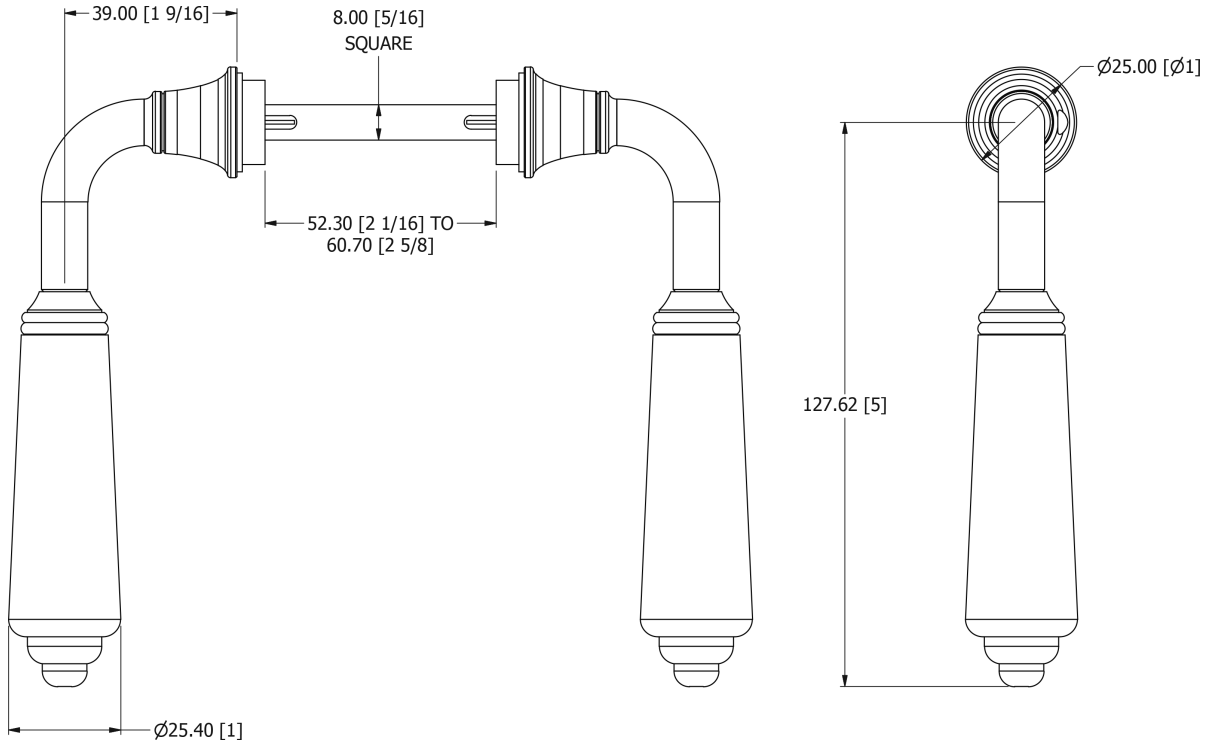

Specification Drawing

UK Customer Service

Leopold Street
Birmingham
B12 0UJ
Tel: +44 121 766 4200
Email: info@samuel-heath.com

US Customer Service

Federal I.D. No. 58-1504682
Email: usa@samuel-heath.com

Specification Enquiries

Design Centre Chelsea Harbour
1st Floor, North Dome, London
SW10 0XE
Tel: 020 7352 0249
Email: showroom@samuel-heath.com

1-21/05/2024