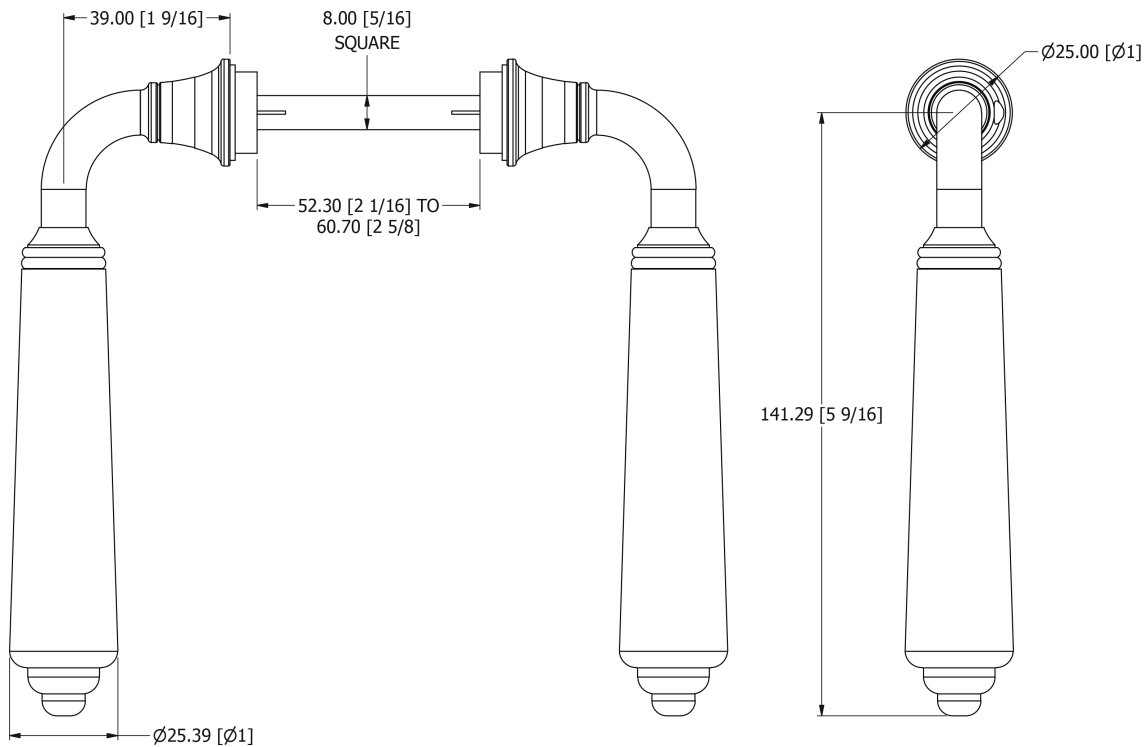

SAMUEL HEATH

Product Number: P6973-B

Description: Blencathra Profile unsprung door levers, 141mm

Technical information

Length: 141mm (39mm Projection)

Spindle: 8mm Slotted

Finishes Available

Chrome Plate

Polished Nickel

Non Lacquered
Brass

Stainless Steel
Finish

City Bronze

Matt Black Chrome

Polished Brass

Satin Chrome

Bronze Finish

Antique Brass
Unlacquered

Brushed Gold
Gloss

Brushed Gold Matt

Specification Drawing

UK Customer Service

Leopold Street
Birmingham
B12 0UJ
Tel: +44 121 766 4200
Email: info@samuel-heath.com

US Customer Service

Federal I.D. No. 58-1504682
Email: usa@samuel-heath.com

Specification Enquiries

Design Centre Chelsea Harbour
1st Floor, North Dome, London
SW10 0XE
Tel: 020 7352 0249
Email: showroom@samuel-heath.com

1-21/05/2024