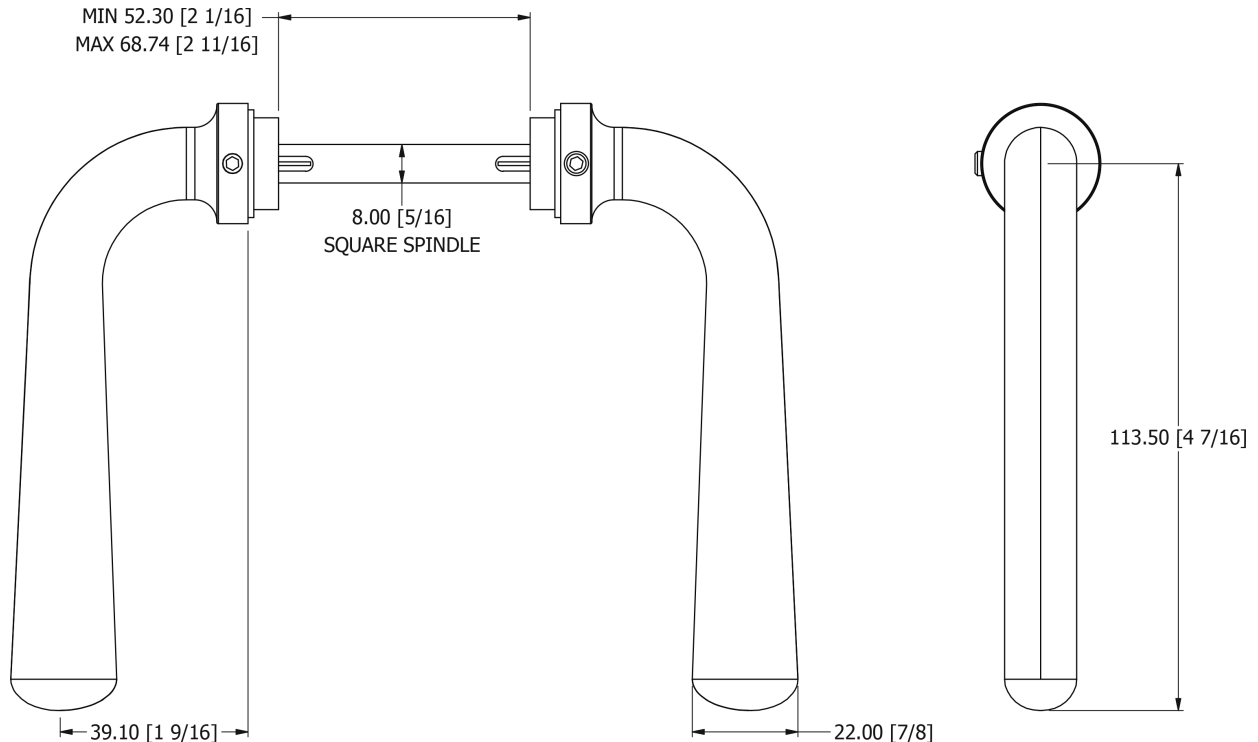

SAMUEL HEATH

Product Number: P6052

Description: Glaramara Profile unsprung door levers

Technical information

Length: 113mm

Projection: 60mm

Finishes Available

Specification Drawing

UK Customer Service

Leopold Street
Birmingham
B12 0UJ
Tel: +44 121 766 4200
Email: info@samuel-heath.com

US Customer Service

Federal I.D. No. 58-1504682
Email: usa@samuel-heath.com

Specification Enquiries

Design Centre Chelsea Harbour
1st Floor, North Dome, London
SW10 0XE
Tel: 020 7352 0249
Email: showroom@samuel-heath.com

1-21/05/2024