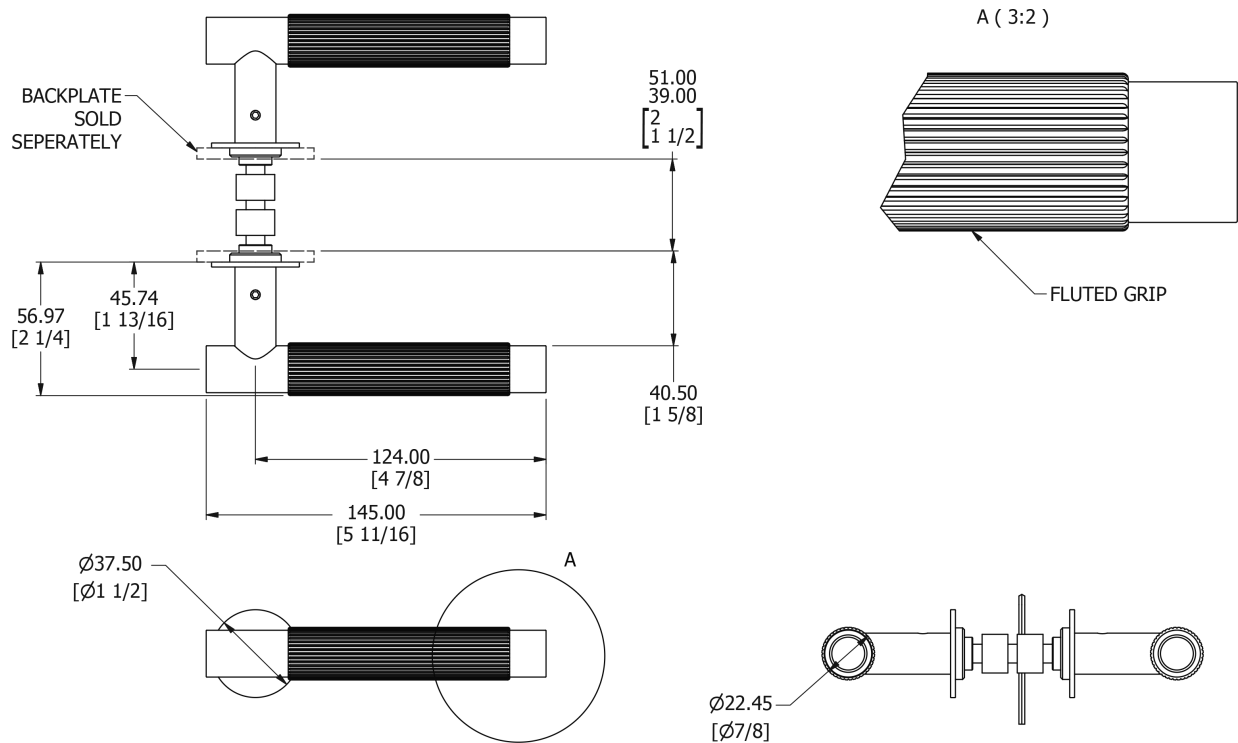

Specification Drawing

UK Customer Service
Leopold Street
Birmingham
B12 0UJ
Tel: +44 121 766 4200
Email: info@samuel-heath.com

US Customer Service
Federal I.D. No. 58-1504682
Email: usa@samuel-heath.com

Specification Enquiries
Design Centre Chelsea Harbour
1st Floor, North Dome, London
SW10 0XE
Tel: 020 7352 0249
Email: showroom@samuel-heath.com

1-21/05/2024