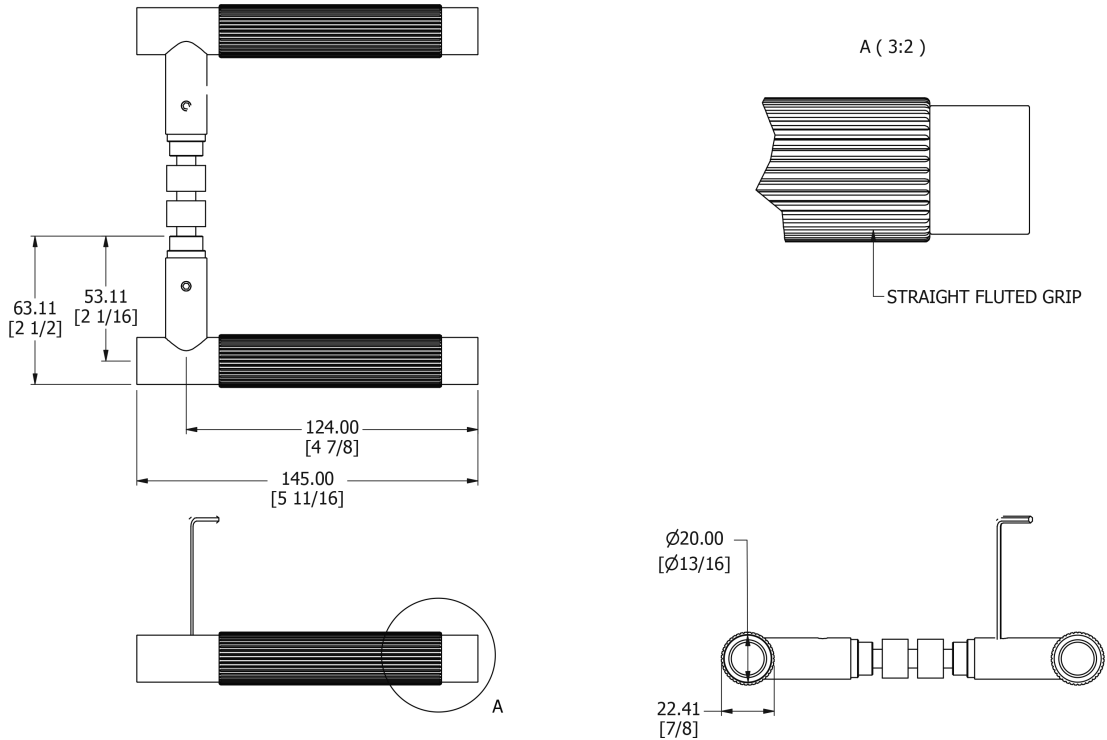

Specification Drawing

UK Customer Service

Leopold Street
Birmingham
B12 0UJ
Tel: +44 121 766 4200
Email: info@samuel-heath.com

US Customer Service

Federal I.D. No. 58-1504682
Email: usa@samuel-heath.com

Specification Enquiries

Design Centre Chelsea Harbour
1st Floor, North Dome, London
SW10 0XE
Tel: 020 7352 0249
Email: showroom@samuel-heath.com

1-21/05/2024