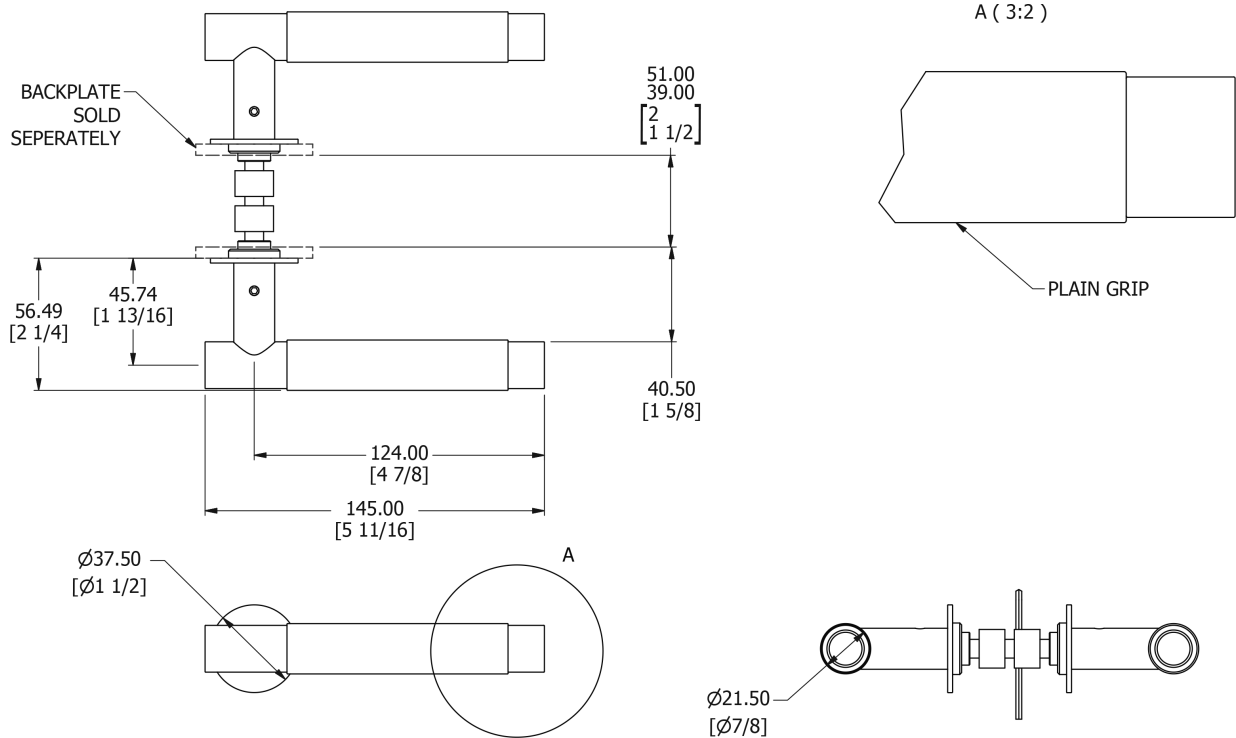

SAMUEL HEATH

Product Number: P6045

Description: Bauhaus Lever Handle for Backplate

Technical information

See Exclusive Door Hardware Brochure
For P802/3 Backplates only
Order backplates extra
Supplied as a pair

Brushed Gold
Gloss

Brushed Gold Matt

Specification Drawing

UK Customer Service

Leopold Street
Birmingham
B12 0UJ
Tel: +44 121 766 4200
Email: info@samuel-heath.com

US Customer Service

Federal I.D. No. 58-1504682
Email: usa@samuel-heath.com