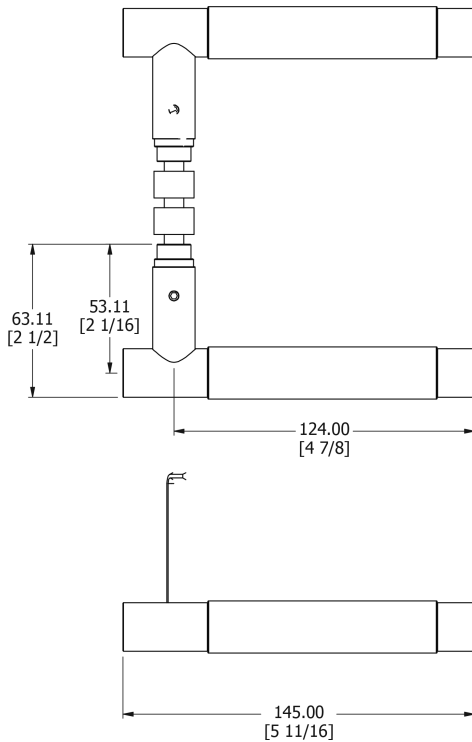

Specification Drawing

UK Customer Service

Leopold Street
Birmingham
B12 0UJ
Tel: +44 121 766 4200
Email: info@samuel-heath.com

US Customer Service

Federal I.D. No. 58-1504682
Email: usa@samuel-heath.com

Specification Enquiries

Design Centre Chelsea Harbour
1st Floor, North Dome, London
SW10 0XE
Tel: 020 7352 0249
Email: showroom@samuel-heath.com

1-21/05/2024