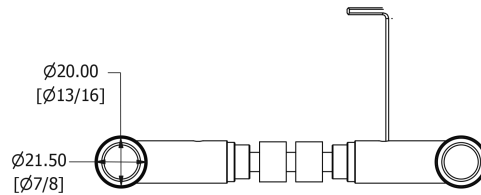

SAMUEL HEATH

Product Number: P6044

Description: Bauhaus Lever Handle for Rose

Technical information

See Exclusive Door Hardware Brochure
For use with P8010
Order roses extra
Supplied as a pair

Finishes Available

Brushed Gold Matt

Antique Brass Matt

Antique Brass
Gloss

Amber Brass

Specification Drawing

UK Customer Service

Leopold Street
Birmingham
B12 0UJ
Tel: +44 121 766 4200
Email: info@samuel-heath.com

US Customer Service