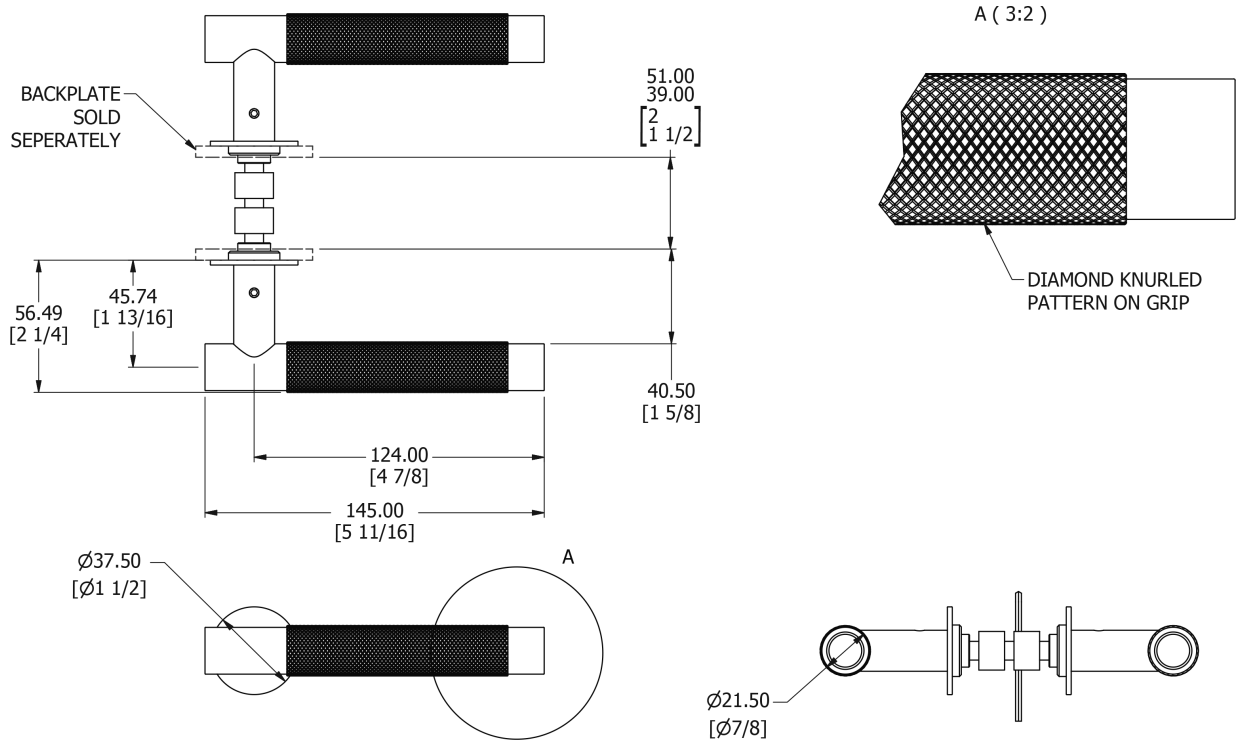

Specification Drawing

UK Customer Service

Leopold Street
Birmingham
B12 0UJ
Tel: +44 121 766 4200
Email: info@samuel-heath.com

US Customer Service

Federal I.D. No. 58-1504682
Email: usa@samuel-heath.com

Specification Enquiries

Design Centre Chelsea Harbour
1st Floor, North Dome, London
SW10 0XE
Tel: 020 7352 0249
Email: showroom@samuel-heath.com

1-21/05/2024