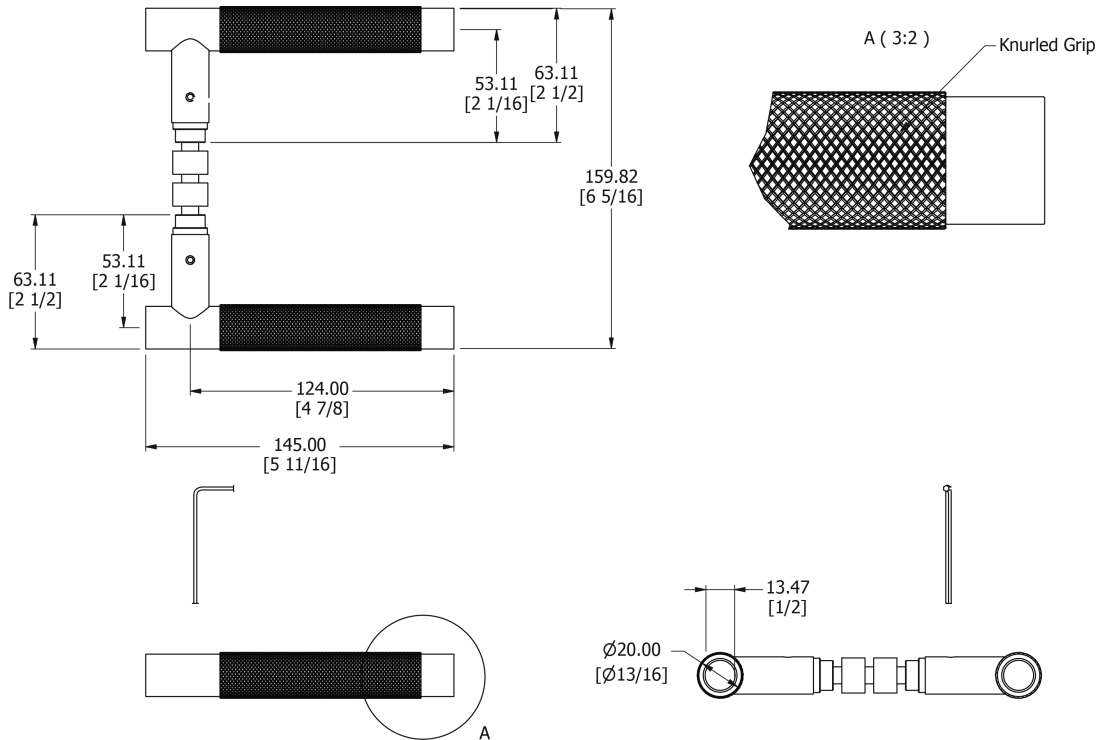

Specification Drawing

UK Customer Service
Leopold Street
Birmingham
B12 0UJ
Tel: +44 121 766 4200
Email: info@samuel-heath.com

US Customer Service
Federal I.D. No. 58-1504682
Email: usa@samuel-heath.com

Specification Enquiries
Design Centre Chelsea Harbour
1st Floor, North Dome, London
SW10 0XE
Tel: 020 7352 0249
Email: showroom@samuel-heath.com

1-21/05/2024