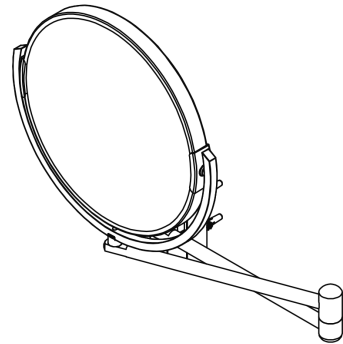

# SAMUEL HEATH

**Product Number:** L114

**Description:** Plain / magnifying (x5) pivotal mirror

## Specification Drawing