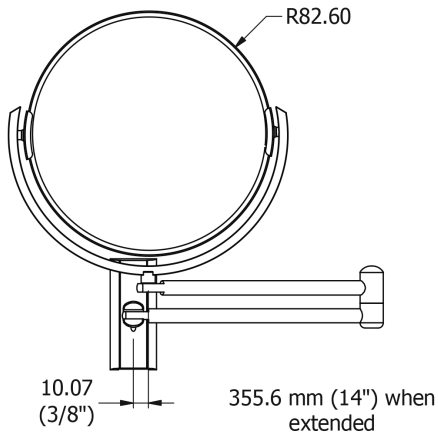

# SAMUEL HEATH

**Product Number:** L114

**Description:** Plain / magnifying (x5) pivotal mirror

## Specification Drawing