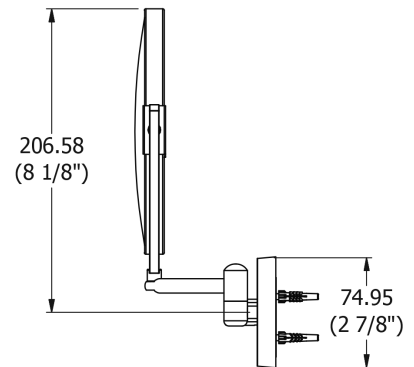

# SAMUEL HEATH

**Product Number:** L114

**Description:** Plain / magnifying (x5) pivotal mirror

## Specification Drawing