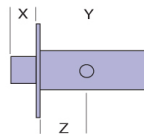

## P4024 Security door bolt

### P4024 Security door bolt

PB ✓ | SN ✓

+ BRZ  
ABU

**Size:** X = 18mm; 3/4"  
Y = 61mm; 2 3/8"  
Z = 30mm; 1 3/16"

- Inc. keeper plate and keyhole shield

UK and Worldwide Customer Service Team:  
+44 (0)121 766 4200  
[www.samuel-heath.co.uk](http://www.samuel-heath.co.uk)