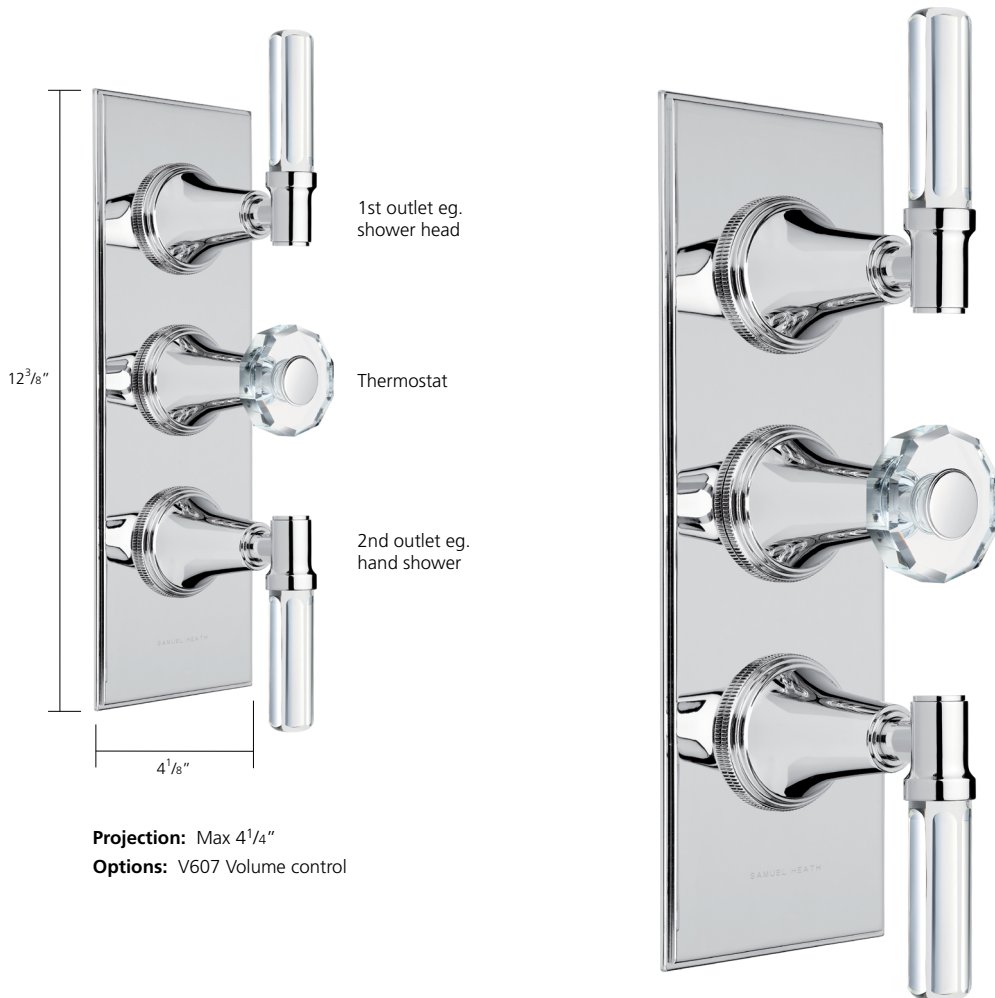

V605-TL

Trim set for V605-AIS
Requires V605-AIS

Finishes: Chrome, Polished nickel, Satin nickel(US15), City bronze, Country bronze, Antique gold

UK and Worldwide Customer Service Team:
+44 (0)121 766 4200
www.samuel-heath.co.uk